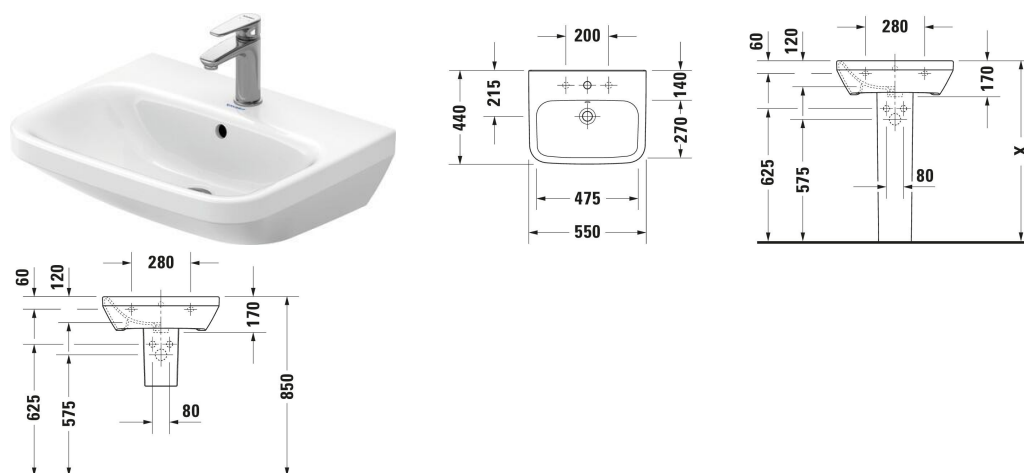

## DuraStyle Washbasin # 2319550000

| < 550 mm > |

Washbasin	Dimension	Weight	Order number
Rectangular, Tap hole platform: Yes, Overflow: Yes, Underside glazed, Back side glazed: No, 550 mm, Internal dimensions: 475x270 mm			
<b>Colors</b>			
00 White Alpin			
<b>Variant</b>			
<ul style="list-style-type: none"> <li>● White High Gloss, Number of washing areas: 1 Middle, Number of faucet holes per wash area: 1 Middle</li> </ul>	550x440 mm	15.800 kg	2319550000
Sanitary ceramics with the special WonderGliss surface finish will remain clean and attractive-looking for a long time to come. When ordering WonderGliss please add a "1" as eleventh digit to the model number.			
<b>Accessory</b>			
Push-open waste Suitable for washbasin with overflow, Ø 63,5 mm	Ø 63.5 mm	0.34 kg	005052
<b>Suitable products</b>			
Siphon cover Type of mounting: Wall-mounted, 175 x 280 mm	175 x 280 mm		085830
Pedestal Type of mounting: Floorstanding, 170 x 190 mm	170 x 190 mm		085829
<b>Recommended faucets</b>			
Single lever basin mixer M Ceramic cartridge, Height: 175 mm, Projection: 113 mm, Spray mode: Normal spray, Aerator adjustable, recommended operating pressure: 1 - 5 bar, Noise class: I, Handle version: lever handle, 143 x 46 mm	143 x 46 mm		C11020001