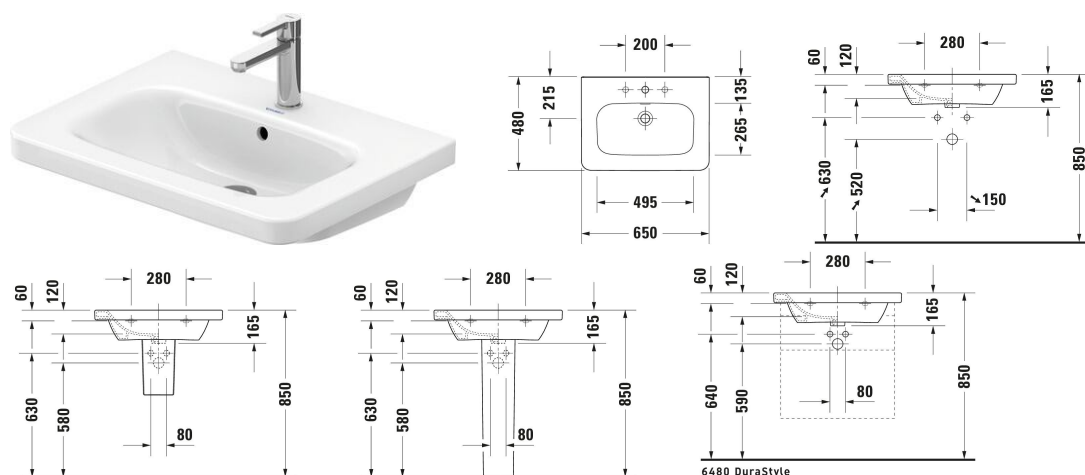

## DuraStyle Washbasin # 2320650000

| < 650 mm > |

Washbasin	Dimension	Weight	Order number
Rectangular, Tap hole platform: Yes, Underside glazed, Back side glazed: No, 650 mm, Internal dimensions: 495x265 mm			
<b>Colors</b>			
00 White Alpin			
<b>Variant</b>			
<ul style="list-style-type: none"> <li>White High Gloss, Number of washing areas: 1 Middle, Number of faucet holes per wash area: 1 Middle, Overflow: Yes</li> </ul>	650x480 mm	18.300 kg	2320650000
Sanitary ceramics with the special WonderGliss surface finish will remain clean and attractive-looking for a long time to come. When ordering WonderGliss please add a "1" as eleventh digit to the model number.			
<b>Accessory</b>			
Push-open waste Suitable for washbasin with overflow, Ø 63,5 mm	Ø 63.5 mm	0.34 kg	005052
Towel rail Number of arms:, Incl. mounting material: No	589 x 64 mm	0.45 kg	003105
P-Trap Siphon	310 x 115 mm	0.32 kg	005026
<b>Suitable products</b>			
Siphon cover Type of mounting: Wall-mounted, 175 x 280 mm	175 x 280 mm		085830
Pedestal Type of mounting: Floorstanding, 170 x 190 mm	170 x 190 mm		085829
Vanity unit wall-mounted Number of drawers: 1, Without handle, Soft self-closing automatic with damping, Lay-in compartment Optional, Necessary articles: Washbasin DuraStyle # 232065, 580 x 448 mm	580 x 448 mm		DS6380