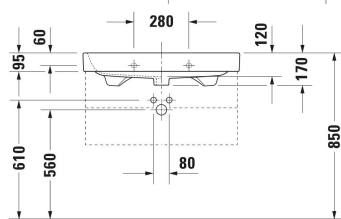

Happy D.2 Washbasin # 2318800000 / 2318800027

< 800 mm >