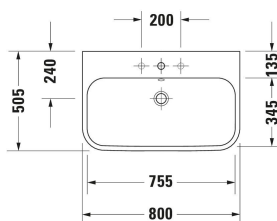

# Happy D.2 Washbasin # 2318800000 / 2318800027

< 800 mm >

6365 Happy D.2

6365 Happy D.2

Washbasin	Dimension	Weight	Order number
Rectangular, Tap hole platform: Yes, Overflow: Yes, Incl. overflow clip, Underside glazed, Back side glazed: No, 800 mm, Internal dimensions: 755x345 mm			
<b>Colors</b>			
00 White Alpin			
<b>Variant</b>			
● White High Gloss, Number of washing areas: 1 Middle, Number of faucet holes per wash area: 1 Middle	800x505 mm	22.300 kg	2318800000
● White High Gloss, Number of washing areas: 1 Middle, Number of faucet holes per wash area: 1 Middle, Ground	800x505 mm	22.300 kg	2318800027
<b>Infobox</b>			
Space-saving siphon is recommended in conjunction with vanity unit			
Sanitary ceramics with the special WonderGliss surface finish will remain clean and attractive-looking for a long time to come. When ordering WonderGliss please add a "1" as eleventh digit to the model number.			
<b>Accessory</b>			