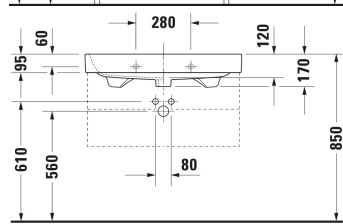

6365 Happy D.2