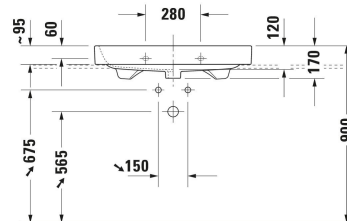

Happy D.2 Washbasin # 2318800000 / 2318800027

< 800 mm >