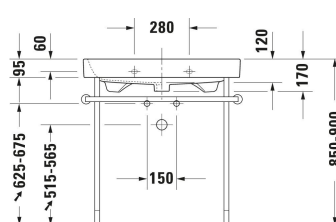

6365 Happy D.2