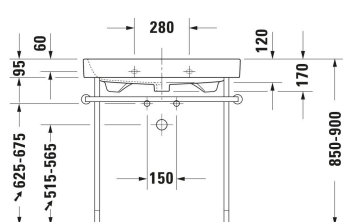

Happy D.2 Washbasin # 2318800000 / 2318800027

< 800 mm >