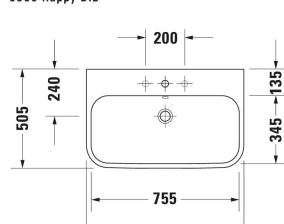

# Happy D.2 Washbasin # 2318800000 / 2318800027

< 800 mm >

6365 Happy D.2

6365 Happy D.2

Washbasin	Dimension	Weight	Order number
Rectangular, Tap hole platform: Yes, Overflow: Yes, Incl. overflow clip, Underside glazed, Back side glazed: No, 800 mm, Internal dimensions: 755x345 mm			
<b>Colors</b>			
00 White Alpin			
<b>Variant</b>			
● White High Gloss, Number of washing areas: 1 Middle, Number of faucet holes per wash area: 1 Middle	800x505 mm	22.300 kg	2318800000
● White High Gloss, Number of washing areas: 1 Middle, Number of faucet holes per wash area: 1 Middle, Ground	800x505 mm	22.300 kg	2318800027
<b>Infobox</b>			
Space-saving siphon is recommended in conjunction with vanity unit			
Sanitary ceramics with the special WonderGliss surface finish will remain clean and attractive-looking for a long time to come. When ordering WonderGliss please add a "1" as eleventh digit to the model number.			
<b>Accessory</b>			