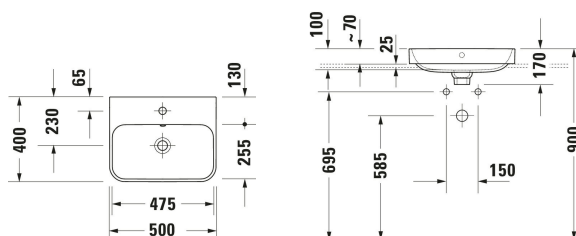

**Happy D.2 Washbowl # 236050..00 / 236050..60 / 236050..00 / 236050..60 / 236050..00 / 236050..60**

| < 500 mm > |

| Washbowl   | Dimension    | Weight   | Order number |
|--|--------------|----------|--------------|
| Rectangular, Tap hole platform: Yes, Overflow: Yes, Ground, incl. push-open waste, Incl. ceramic drain cover, Back side glazed: No, 500 mm, Internal dimensions: 475x255 mm  |              |          |              |
| <b>Colors</b>  |              |          |              |
| 00 White Alpin 13 Anthracite Matt 61 White/Anthracite Matt   |              |          |              |
| <b>Variant</b>   |              |          |              |
| ● White High Gloss, Number of washing areas: 1 Middle, Number of faucet holes per wash area: 1 Middle  | 500x400 mm   | 9.900 kg | 236050..00   |
| ⊗ White High Gloss, Number of washing areas: 1 Middle  | 500x400 mm   | 9.900 kg | 236050..60   |
| ● Anthracite Matt, Number of washing areas: 1 Middle, Number of faucet holes per wash area: 1 Middle   | 500x400 mm   | 9.900 kg | 236050..00   |
| ⊗ Anthracite Matt, Number of washing areas: 1 Middle   | 500x400 mm   | 9.900 kg | 236050..60   |
| ● Interior colour White High Gloss, Exterior colour Anthracite Matt, Number of washing areas: 1 Middle, Number of faucet holes per wash area: 1 Middle   | 500x400 mm   | 9.900 kg | 236050..00   |
| ⊗ Interior colour White High Gloss, Exterior colour Anthracite Matt, Number of washing areas: 1 Middle   | 500x400 mm   | 9.900 kg | 236050..60   |
| Sanitary ceramics with the special WonderGliss surface finish will remain clean and attractive-looking for a long time to come.<br>When ordering WonderGliss please add a "1" as eleventh digit to the model number. |              |          |              |
| <b>Accessory</b>   |              |          |              |
| Push-open waste Suitable for washbasin with overflow   | Ø 65 mm      | 0.18 kg  | 005079       |
| Design siphon Material: Brass, Outlet drain: horizontal, Suitable for Washbasin  | 76 x 483 mm  | 1.5 kg   | 005036       |
| <b>Suitable products</b>   |              |          |              |
| Console vanity unit wall-mounted Number of drawers: 1, Incl. console: Yes, Tap hole drillings possible, Handle Silver, Soft self-closing automatic with damping, 800 x 550 mm  | 800 x 550 mm |          | KT6694       |