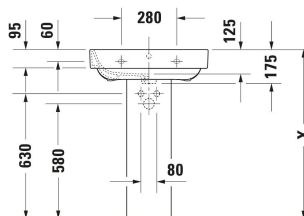

Happy D.2 Washbasin # 2316600000

| < 600 mm > |

Washbasin	Dimension	Weight	Order number
Rectangular, Tap hole platform: Yes, Overflow: Yes, Incl. overflow clip, Underside glazed, 600 mm, Internal dimensions: 550x320 mm			
Colors			
00 White Alpin			
Variant			
● White High Gloss, Number of washing areas: 1 Middle, Number of faucet holes per wash area: 1 Middle, Back side glazed: No	600x475 mm	19.500 kg	2316600000
Sanitary ceramics with the special WonderGliss surface finish will remain clean and attractive-looking for a long time to come. When ordering WonderGliss please add a "1" as eleventh digit to the model number.			
Accessory			
Push-open waste Suitable for washbasin with overflow, Ø 63,5 mm	Ø 63.5 mm	0.34 kg	005052
Design siphon Material: Brass, Outlet drain: horizontal, Suitable for Washbasin	76 x 483 mm	1.5 kg	005036
Suitable products			
Siphon cover Type of mounting: Wall-mounted, 210 x 310 mm	210 x 310 mm		085828
Pedestal Type of mounting: Floorstanding, 225 x 170 mm	225 x 170 mm		085827
Recommended faucets