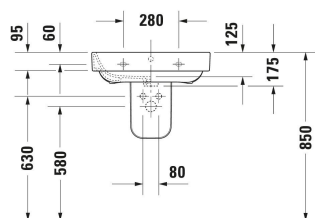

Happy D.2 Washbasin # 2316600000

| < 600 mm > |

Washbasin	Dimension	Weight	Order number
Rectangular, Tap hole platform: Yes, Overflow: Yes, Incl. overflow clip, Underside glazed, 600 mm, Internal dimensions: 550x320 mm			
Colors			
00 White Alpin			
Variant			
● White High Gloss, Number of washing areas: 1 Middle, Number of faucet holes per wash area: 1 Middle, Back side glazed: No	600x475 mm	19.500 kg	2316600000
Sanitary ceramics with the special WonderGliss surface finish will remain clean and attractive-looking for a long time to come. When ordering WonderGliss please add a "1" as eleventh digit to the model number.			
Accessory			
Push-open waste Suitable for washbasin with overflow, Ø 63,5 mm	Ø 63.5 mm	0.34 kg	005052
Design siphon Material: Brass, Outlet drain: horizontal, Suitable for Washbasin	76 x 483 mm	1.5 kg	005036
Suitable products			
Siphon cover Type of mounting: Wall-mounted, 210 x 310 mm	210 x 310 mm		085828
Pedestal Type of mounting: Floorstanding, 225 x 170 mm	225 x 170 mm		085827
Recommended faucets