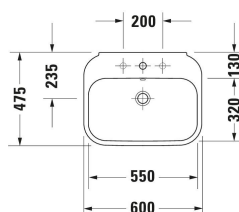

Happy D.2 Washbasin # 2316600000

| < 600 mm > |

Washbasin	Dimension	Weight	Order number
Rectangular, Tap hole platform: Yes, Overflow: Yes, Incl. overflow clip, Underside glazed, 600 mm, Internal dimensions: 550x320 mm			
Colors			
00 White Alpin			
Variant			
● White High Gloss, Number of washing areas: 1 Middle, Number of faucet holes per wash area: 1 Middle, Back side glazed: No	600x475 mm	19.500 kg	2316600000
Sanitary ceramics with the special WonderGliss surface finish will remain clean and attractive-looking for a long time to come. When ordering WonderGliss please add a "1" as eleventh digit to the model number.			
Accessory			
Push-open waste Suitable for washbasin with overflow, Ø 63,5 mm	Ø 63.5 mm	0.34 kg	005052
Design siphon Material: Brass, Outlet drain: horizontal, Suitable for Washbasin	76 x 483 mm	1.5 kg	005036
Suitable products			
Siphon cover Type of mounting: Wall-mounted, 210 x 310 mm	210 x 310 mm		085828
Pedestal Type of mounting: Floorstanding, 225 x 170 mm	225 x 170 mm		085827
Recommended faucets