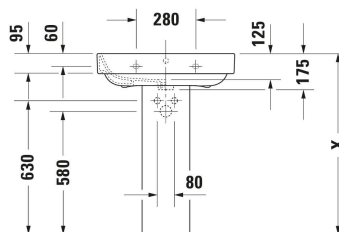

Happy D.2 Washbasin # 2316650000

| < 650 mm > |

Washbasin	Dimension	Weight	Order number
Rectangular, Tap hole platform: Yes, Overflow: Yes, Incl. overflow clip, Underside glazed, 650 mm, Internal dimensions: 600x340 mm			
Colors			
00 White Alpin			
Variant			
● White High Gloss, Number of washing areas: 1 Middle, Number of faucet holes per wash area: 1 Middle, Back side glazed: No	650x495 mm	20.800 kg	2316650000
Sanitary ceramics with the special WonderGliss surface finish will remain clean and attractive-looking for a long time to come. When ordering WonderGliss please add a "1" as eleventh digit to the model number.			
Accessory			
Push-open waste Suitable for washbasin with overflow, Ø 63,5 mm	Ø 63.5 mm	0.34 kg	005052
Design siphon Material: Brass, Outlet drain: horizontal, Suitable for Washbasin	76 x 483 mm	1.5 kg	005036
Suitable products			
Siphon cover Type of mounting: Wall-mounted, 210 x 310 mm	210 x 310 mm		085828
Pedestal Type of mounting: Floorstanding, 225 x 170 mm	225 x 170 mm		085827
Recommended faucets