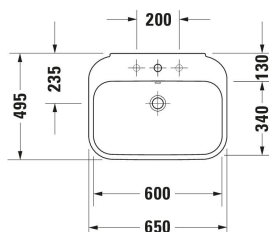

Happy D.2 Washbasin # 2316650000

| < 650 mm > |

Washbasin	Dimension	Weight	Order number
Rectangular, Tap hole platform: Yes, Overflow: Yes, Incl. overflow clip, Underside glazed, 650 mm, Internal dimensions: 600x340 mm			
Colors			
00 White Alpin			
Variant			
● White High Gloss, Number of washing areas: 1 Middle, Number of faucet holes per wash area: 1 Middle, Back side glazed: No	650x495 mm	20.800 kg	2316650000
Sanitary ceramics with the special WonderGliss surface finish will remain clean and attractive-looking for a long time to come. When ordering WonderGliss please add a "1" as eleventh digit to the model number.			
Accessory			
Push-open waste Suitable for washbasin with overflow, Ø 63,5 mm	Ø 63.5 mm	0.34 kg	005052
Design siphon Material: Brass, Outlet drain: horizontal, Suitable for Washbasin	76 x 483 mm	1.5 kg	005036
Suitable products			
Siphon cover Type of mounting: Wall-mounted, 210 x 310 mm	210 x 310 mm		085828
Pedestal Type of mounting: Floorstanding, 225 x 170 mm	225 x 170 mm		085827
Recommended faucets			