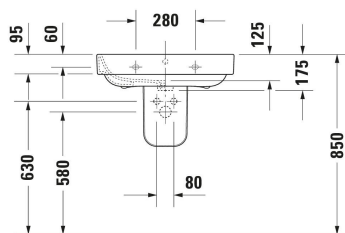

Happy D.2 Washbasin # 2316650000

| < 650 mm > |

Washbasin	Dimension	Weight	Order number
Rectangular, Tap hole platform: Yes, Overflow: Yes, Incl. overflow clip, Underside glazed, 650 mm, Internal dimensions: 600x340 mm			
Colors			
00 White Alpin			
Variant			
● White High Gloss, Number of washing areas: 1 Middle, Number of faucet holes per wash area: 1 Middle, Back side glazed: No	650x495 mm	20.800 kg	2316650000
Sanitary ceramics with the special WonderGliss surface finish will remain clean and attractive-looking for a long time to come. When ordering WonderGliss please add a "1" as eleventh digit to the model number.			
Accessory			
Push-open waste Suitable for washbasin with overflow, Ø 63,5 mm	Ø 63.5 mm	0.34 kg	005052
Design siphon Material: Brass, Outlet drain: horizontal, Suitable for Washbasin	76 x 483 mm	1.5 kg	005036
Suitable products			
Siphon cover Type of mounting: Wall-mounted, 210 x 310 mm	210 x 310 mm		085828
Pedestal Type of mounting: Floorstanding, 225 x 170 mm	225 x 170 mm		085827
Recommended faucets