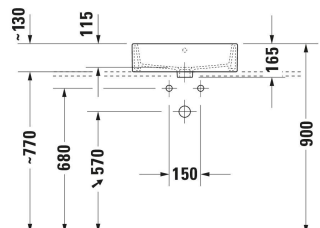

Vero Air Washbowl # 2352500000 / 2352500041 / 2352500060 / 2352500070

| < 500 mm > |

Washbowl	Dimension	Weight	Order number
Square, Tap hole platform: Yes, Ground, Back side glazed: Yes, 500 mm, Internal dimensions: 450x315 mm			
<b>Colors</b>			
00 White Alpin			
<b>Variant</b>			
● White High Gloss, Rectangular, Number of washing areas: 1 Middle, Number of faucet holes per wash area: 1 Middle, Overflow: Yes	500x470 mm	15.400 kg	2352500000
● White High Gloss, Rectangular, Number of washing areas: 1 Middle, Number of faucet holes per wash area: 1 Middle, Overflow: No	500x470 mm	15.400 kg	2352500041
⊗ White High Gloss, Rectangular, Number of washing areas: 1 Middle, Overflow: Yes	500x470 mm	15.400 kg	2352500060
⊗ White High Gloss, Rectangular, Number of washing areas: 1 Middle, Overflow: No	500x470 mm	15.400 kg	2352500070
Sanitary ceramics with the special WonderGliss surface finish will remain clean and attractive-looking for a long time to come. When ordering WonderGliss please add a "1" as eleventh digit to the model number.			
<b>Accessory</b>			
Design siphon Material: Brass, Outlet drain: horizontal, Suitable for Washbasin	76 x 483 mm	1.5 kg	005036
<b>Suitable products</b>			
Console vanity unit wall-mounted Number of drawers: 1, Incl. console: Yes, Tap hole drillings possible, Handle Silver, Soft self-closing automatic with damping, 800 x 550 mm	800 x 550 mm		KT6694
Console vanity unit wall-mounted Number of drawers: 1, Incl. console: Yes, Tap hole drillings possible, Handle Silver, Soft self-closing automatic with damping, 1000 x 550 mm	1000 x 550 mm		KT6695
Console vanity unit wall-mounted Number of drawers: 1, Incl. console: Yes, Tap hole drillings possible, Handle Silver, Soft self-closing automatic with damping, 1200 x 550 mm	1200 x 550 mm		KT6696