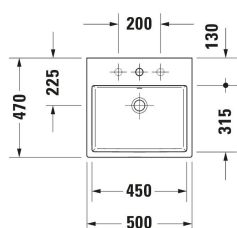

Vero Air Washbowl # 2352500000 / 2352500041 / 2352500060 / 2352500070

| < 500 mm > |

Washbowl	Dimension	Weight	Order number
Square, Tap hole platform: Yes, Ground, Back side glazed: Yes, 500 mm, Internal dimensions: 450x315 mm			
<b>Colors</b>			
00 White Alpin			
<b>Variant</b>			
● White High Gloss, Rectangular, Number of washing areas: 1 Middle, Number of faucet holes per wash area: 1 Middle, Overflow: Yes	500x470 mm	15.400 kg	2352500000
● White High Gloss, Rectangular, Number of washing areas: 1 Middle, Number of faucet holes per wash area: 1 Middle, Overflow: No	500x470 mm	15.400 kg	2352500041
⊗ White High Gloss, Rectangular, Number of washing areas: 1 Middle, Overflow: Yes	500x470 mm	15.400 kg	2352500060
⊗ White High Gloss, Rectangular, Number of washing areas: 1 Middle, Overflow: No	500x470 mm	15.400 kg	2352500070
Sanitary ceramics with the special WonderGliss surface finish will remain clean and attractive-looking for a long time to come. When ordering WonderGliss please add a "1" as eleventh digit to the model number.			
<b>Accessory</b>			
Design siphon Material: Brass, Outlet drain: horizontal, Suitable for Washbasin	76 x 483 mm	1.5 kg	005036
<b>Suitable products</b>			
Console vanity unit wall-mounted Number of drawers: 1, Incl. console: Yes, Tap hole drillings possible, Handle Silver, Soft self-closing automatic with damping, 800 x 550 mm	800 x 550 mm		KT6694
Console vanity unit wall-mounted Number of drawers: 1, Incl. console: Yes, Tap hole drillings possible, Handle Silver, Soft self-closing automatic with damping, 1000 x 550 mm	1000 x 550 mm		KT6695
Console vanity unit wall-mounted Number of drawers: 1, Incl. console: Yes, Tap hole drillings possible, Handle Silver, Soft self-closing automatic with damping, 1200 x 550 mm	1200 x 550 mm		KT6696