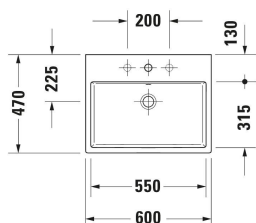

Vero Air Washbowl # 2352600000 / 2352600041 / 2352600060 / 2352600070

| < 600 mm > |

| Washbowl | Dimension | Weight | Order number |
|--|---------------|-----------|--------------|
| Square, Tap hole platform: Yes, Ground, Back side glazed: Yes, 600 mm, Internal dimensions: 550x315 mm | | | |
| Colors | | | |
| 00 White Alpin | | | |
| Variant | | | |
| ● White High Gloss, Rectangular, Number of washing areas: 1 Middle, Number of faucet holes per wash area: 1 Middle, Overflow: Yes | 600x470 mm | 17.000 kg | 2352600000 |
| ● White High Gloss, Rectangular, Number of washing areas: 1 Middle, Number of faucet holes per wash area: 1 Middle, Overflow: No | 600x470 mm | 17.000 kg | 2352600041 |
| ⊗ White High Gloss, Rectangular, Number of washing areas: 1 Middle, Overflow: Yes | 600x470 mm | 17.000 kg | 2352600060 |
| ⊗ White High Gloss, Rectangular, Number of washing areas: 1 Middle, Overflow: No | 600x470 mm | 17.000 kg | 2352600070 |
| Sanitary ceramics with the special WonderGliss surface finish will remain clean and attractive-looking for a long time to come. When ordering WonderGliss please add a "1" as eleventh digit to the model number. | | | |
| Accessory | | | |
| Design siphon Material: Brass, Outlet drain: horizontal, Suitable for Washbasin | 76 x 483 mm | 1.5 kg | 005036 |
| Suitable products | | | |
| Console vanity unit wall-mounted Number of drawers: 1, Incl. console: Yes, Tap hole drillings possible, Handle Silver, Soft self-closing automatic with damping, 800 x 550 mm | 800 x 550 mm | | KT6694 |
| Console vanity unit wall-mounted Number of drawers: 1, Incl. console: Yes, Tap hole drillings possible, Handle Silver, Soft self-closing automatic with damping, 1000 x 550 mm | 1000 x 550 mm | | KT6695 |
| Console vanity unit wall-mounted Number of drawers: 1, Incl. console: Yes, Tap hole drillings possible, Handle Silver, Soft self-closing automatic with damping, 1200 x 550 mm | 1200 x 550 mm | | KT6696 |