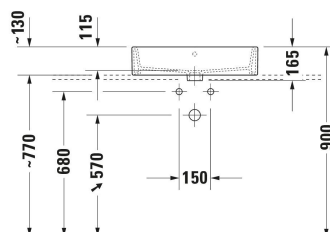

Vero Air Washbowl # 2352600000 / 2352600041 / 2352600060 / 2352600070

| < 600 mm > |

| Washbowl | Dimension | Weight | Order number |
|--|---------------|-----------|--------------|
| Square, Tap hole platform: Yes, Ground, Back side glazed: Yes, 600 mm, Internal dimensions: 550x315 mm | | | |
| Colors | | | |
| 00 White Alpin | | | |
| Variant | | | |
| ● White High Gloss, Rectangular, Number of washing areas: 1 Middle, Number of faucet holes per wash area: 1 Middle, Overflow: Yes | 600x470 mm | 17.000 kg | 2352600000 |
| ● White High Gloss, Rectangular, Number of washing areas: 1 Middle, Number of faucet holes per wash area: 1 Middle, Overflow: No | 600x470 mm | 17.000 kg | 2352600041 |
| ⊗ White High Gloss, Rectangular, Number of washing areas: 1 Middle, Overflow: Yes | 600x470 mm | 17.000 kg | 2352600060 |
| ⊗ White High Gloss, Rectangular, Number of washing areas: 1 Middle, Overflow: No | 600x470 mm | 17.000 kg | 2352600070 |
| Sanitary ceramics with the special WonderGliss surface finish will remain clean and attractive-looking for a long time to come. When ordering WonderGliss please add a "1" as eleventh digit to the model number. | | | |
| Accessory | | | |
| Design siphon Material: Brass, Outlet drain: horizontal, Suitable for Washbasin | 76 x 483 mm | 1.5 kg | 005036 |
| Suitable products | | | |
| Console vanity unit wall-mounted Number of drawers: 1, Incl. console: Yes, Tap hole drillings possible, Handle Silver, Soft self-closing automatic with damping, 800 x 550 mm | 800 x 550 mm | | KT6694 |
| Console vanity unit wall-mounted Number of drawers: 1, Incl. console: Yes, Tap hole drillings possible, Handle Silver, Soft self-closing automatic with damping, 1000 x 550 mm | 1000 x 550 mm | | KT6695 |
| Console vanity unit wall-mounted Number of drawers: 1, Incl. console: Yes, Tap hole drillings possible, Handle Silver, Soft self-closing automatic with damping, 1200 x 550 mm | 1200 x 550 mm | | KT6696 |