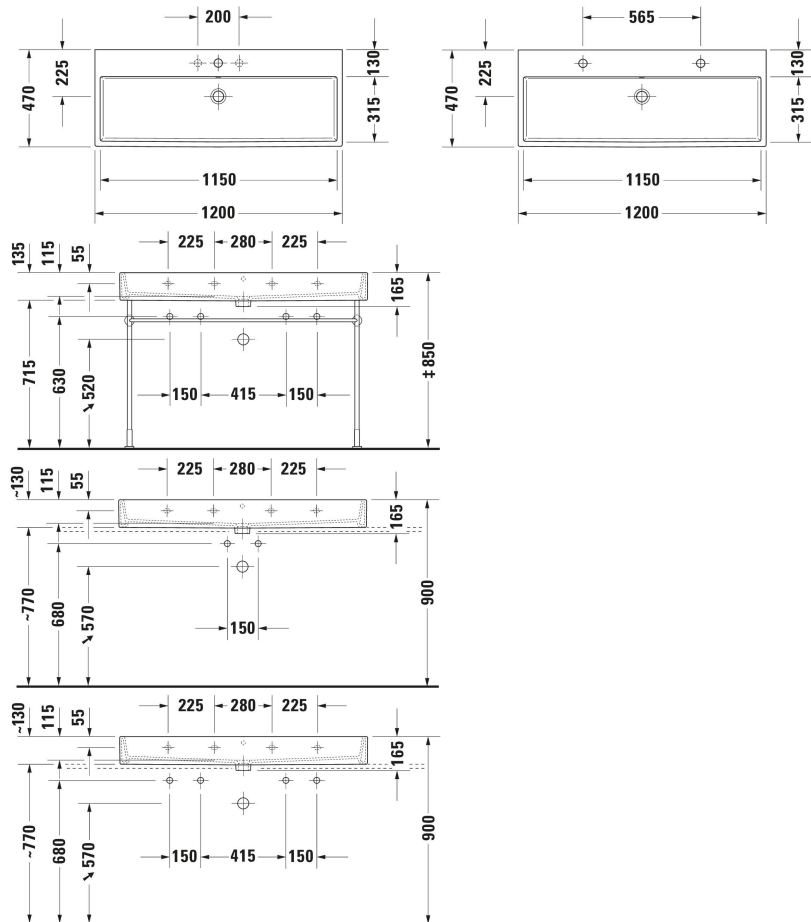

Vero Air Washbasin # 2350120000 / 2350120024 / 2350120026 / 2350120027 / 2350120028 / 2350120041 / 2350120043 / 2350120060 ...

|< 1200 mm >|

Washbasin	Dimension	Weight	Order number
Rectangular, Tap hole platform: Yes, Underside glazed, Back side glazed: No, 1200 mm, Internal dimensions: 1150x315 mm			
Colors			
00 White Alpin			
Variant			
● White High Gloss, Number of washing areas: 1 Middle, Number of faucet holes per wash area: 1 Middle, Overflow: Yes	1200x470 mm	33.700 kg	2350120000
● ● White High Gloss, Number of washing areas: 2 Middle, Number of faucet holes per wash area: 1 Left, Right, Overflow: Yes	1200x470 mm	33.700 kg	2350120024
● ● White High Gloss, Number of washing areas: 2 Middle, Number of faucet holes per wash area: 1 Left, Right, Overflow: Yes, Ground	1200x470 mm	33.700 kg	2350120026