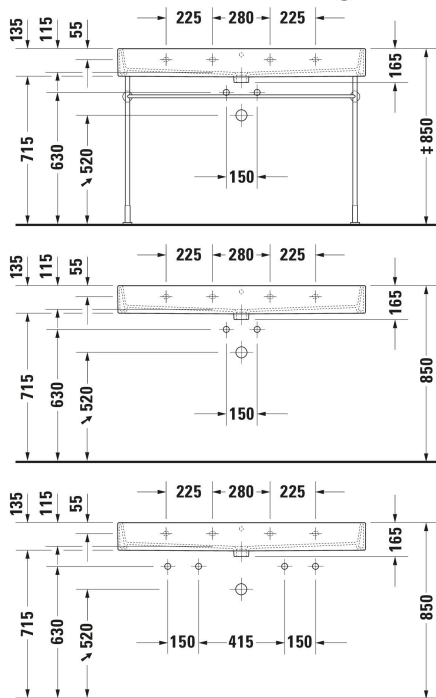

Vero Air Washbasin # 2350120000 / 2350120024 / 2350120026 / 2350120027 / 2350120028 / 2350120041 / 2350120043 / 2350120060 ...

|< 1200 mm >|

Washbasin	Dimension	Weight	Order number
Rectangular, Tap hole platform: Yes, Underside glazed, Back side glazed: No, 1200 mm, Internal dimensions: 1150x315 mm			
Colors			
00 White Alpin			
Variant			
● White High Gloss, Number of washing areas: 1 Middle, Number of faucet holes per wash area: 1 Middle, Overflow: Yes	1200x470 mm	33.700 kg	2350120000
● ● White High Gloss, Number of washing areas: 2 Middle, Number of faucet holes per wash area: 1 Left, Right, Overflow: Yes	1200x470 mm	33.700 kg	2350120024
● ● White High Gloss, Number of washing areas: 2 Middle, Number of faucet holes per wash area: 1 Left, Right, Overflow: Yes, Ground	1200x470 mm	33.700 kg	2350120026