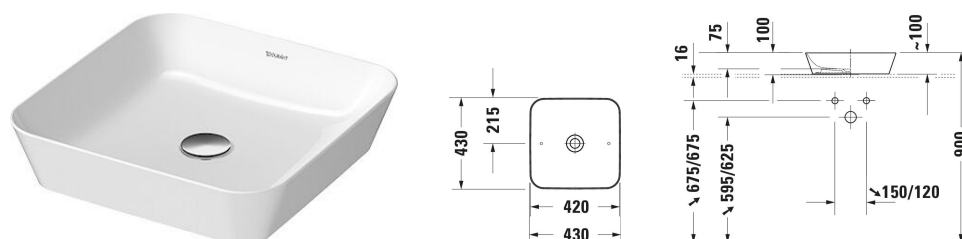

**Cape Cod Washbowl # 234043..00 / 234043..00**

| &lt; 430 mm &gt; |

Washbowl	Dimension	Weight	Order number
DuraCeram®, Square, Tap hole platform: No, Overflow: No, 430 mm, Internal dimensions: 420x420 mm			
<b>Colors</b>			
00 White Alpin 32 White Satin Matt			
<b>Variant</b>			
☒ White High Gloss, Number of washing areas: 1 Middle, Back side glazed: No	430x430 mm	7.400 kg	234043..00
☒ White Satin Matt, Number of washing areas: 1 Middle, Back side glazed: No	430x430 mm	7.400 kg	234043..00
Sanitary ceramics with the special WonderGliss surface finish will remain clean and attractive-looking for a long time to come. When ordering WonderGliss please add a "1" as eleventh digit to the model number.			
<b>Accessory</b>			
Slotted waste washbasin without overflow, Material drain covers: Brass, Diameter: 72 mm	Ø 72 mm	0.315 kg	005024
Design siphon Material: Brass, Outlet drain: horizontal, Suitable for Washbasin	76 x 483 mm	1.5 kg	005036
<b>Suitable products</b>			
Console vanity unit wall-mounted Number of drawers: 1, Incl. console: Yes, Tap hole drillings possible, Handle Silver, Soft self-closing automatic with damping, 800 x 550 mm	800 x 550 mm		KT6694
Console vanity unit wall-mounted Number of drawers: 1, Incl. console: Yes, Tap hole drillings possible, Handle Silver, Soft self-closing automatic with damping, 1000 x 550 mm	1000 x 550 mm		KT6695
Console vanity unit wall-mounted Number of drawers: 1, Incl. console: Yes, Tap hole drillings possible, Handle Silver, Soft self-closing automatic with damping, 1200 x 550 mm	1200 x 550 mm		KT6696
Console vanity unit wall-mounted Number of drawers: 2, Incl. console: Yes, Tap hole drillings possible, Handle Silver, Soft self-closing automatic with damping, 1400 x 550 mm	1400 x 550 mm		KT6697 B/L/R