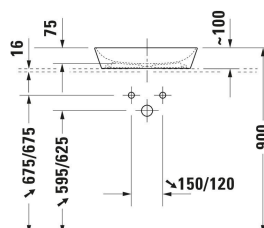

Cape Cod Washbowl # 233950..00 / 233950..00

| < 500 mm > |

Washbowl	Dimension	Weight	Order number
DuraCeram®, Trioval, Tap hole platform: No, Overflow: No, 500 mm, Internal dimensions: 490x395 mm			
Colors			
00 White Alpin 32 White Satin Matt			
Variant			
☒ White High Gloss, Number of washing areas: 1 Middle, Back side glazed: No	500x405 mm	6.100 kg	233950..00
☒ White Satin Matt, Number of washing areas: 1 Middle, Back side glazed: No	500x405 mm	6.100 kg	233950..00
Sanitary ceramics with the special WonderGliss surface finish will remain clean and attractive-looking for a long time to come. When ordering WonderGliss please add a "1" as eleventh digit to the model number.			
Accessory			
Slotted waste washbasin without overflow, Material drain covers: Brass, Diameter: 72 mm	Ø 72 mm	0.315 kg	005024
Design siphon Material: Brass, Outlet drain: horizontal, Suitable for Washbasin	76 x 483 mm	1.5 kg	005036
Suitable products			
Console vanity unit wall-mounted Number of drawers: 1, Incl. console: Yes, Tap hole drillings possible, Handle Silver, Soft self-closing automatic with damping, 800 x 550 mm	800 x 550 mm		KT6694
Console vanity unit wall-mounted Number of drawers: 1, Incl. console: Yes, Tap hole drillings possible, Handle Silver, Soft self-closing automatic with damping, 1000 x 550 mm	1000 x 550 mm		KT6695
Console vanity unit wall-mounted Number of drawers: 1, Incl. console: Yes, Tap hole drillings possible, Handle Silver, Soft self-closing automatic with damping, 1200 x 550 mm	1200 x 550 mm		KT6696
Console vanity unit wall-mounted Number of drawers: 2, Incl. console: Yes, Tap hole drillings possible, Handle Silver, Soft self-closing automatic with damping, 1400 x 550 mm	1400 x 550 mm		KT6697 B/L/R