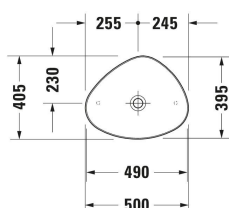

Cape Cod Washbowl # 233950..00 / 233950..00

| < 500 mm > |

Washbowl	Dimension	Weight	Order number
DuraCeram®, Trioval, Tap hole platform: No, Overflow: No, 500 mm, Internal dimensions: 490x395 mm			
Colors			
00 White Alpin 32 White Satin Matt			
Variant			
☒ White High Gloss, Number of washing areas: 1 Middle, Back side glazed: No	500x405 mm	6.100 kg	233950..00
☒ White Satin Matt, Number of washing areas: 1 Middle, Back side glazed: No	500x405 mm	6.100 kg	233950..00
Sanitary ceramics with the special WonderGliss surface finish will remain clean and attractive-looking for a long time to come. When ordering WonderGliss please add a "1" as eleventh digit to the model number.			
Accessory			
Slotted waste washbasin without overflow, Material drain covers: Brass, Diameter: 72 mm	Ø 72 mm	0.315 kg	005024
Design siphon Material: Brass, Outlet drain: horizontal, Suitable for Washbasin	76 x 483 mm	1.5 kg	005036
Suitable products			
Console vanity unit wall-mounted Number of drawers: 1, Incl. console: Yes, Tap hole drillings possible, Handle Silver, Soft self-closing automatic with damping, 800 x 550 mm	800 x 550 mm		KT6694
Console vanity unit wall-mounted Number of drawers: 1, Incl. console: Yes, Tap hole drillings possible, Handle Silver, Soft self-closing automatic with damping, 1000 x 550 mm	1000 x 550 mm		KT6695
Console vanity unit wall-mounted Number of drawers: 1, Incl. console: Yes, Tap hole drillings possible, Handle Silver, Soft self-closing automatic with damping, 1200 x 550 mm	1200 x 550 mm		KT6696
Console vanity unit wall-mounted Number of drawers: 2, Incl. console: Yes, Tap hole drillings possible, Handle Silver, Soft self-closing automatic with damping, 1400 x 550 mm	1400 x 550 mm		KT6697 B/L/R