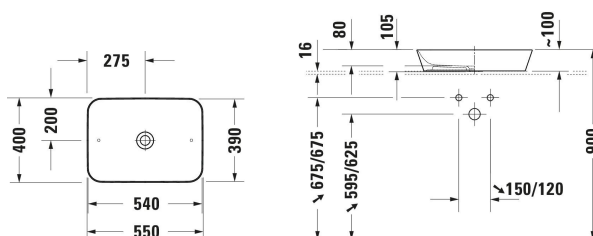

Cape Cod Washbowl # 234755..00 / 234755..00

| < 550 mm > |

Washbowl	Dimension	Weight	Order number
DuraCeram®, Square, Tap hole platform: No, Overflow: No, 550 mm, Internal dimensions: 540x390 mm			
Colors			
00 White Alpin 32 White Satin Matt			
Variant			
☒ White High Gloss, Rectangular, Number of washing areas: 1 Middle, Back side glazed: No	550x400 mm	8.500 kg	234755..00
☒ White Satin Matt, Rectangular, Number of washing areas: 1 Middle, Back side glazed: No	550x400 mm	8.500 kg	234755..00
Sanitary ceramics with the special WonderGliss surface finish will remain clean and attractive-looking for a long time to come. When ordering WonderGliss please add a "1" as eleventh digit to the model number.			
Accessory			
Slotted waste washbasin without overflow, Material drain covers: Brass, Diameter: 72 mm	Ø 72 mm	0.315 kg	005024
Design siphon Material: Brass, Outlet drain: horizontal, Suitable for Washbasin	76 x 483 mm	1.5 kg	005036
Suitable products			
Console vanity unit wall-mounted Number of drawers: 1, Incl. console: Yes, Tap hole drillings possible, Handle Silver, Soft self-closing automatic with damping, 800 x 550 mm	800 x 550 mm		KT6694
Console vanity unit wall-mounted Number of drawers: 1, Incl. console: Yes, Tap hole drillings possible, Handle Silver, Soft self-closing automatic with damping, 1000 x 550 mm	1000 x 550 mm		KT6695
Console vanity unit wall-mounted Number of drawers: 1, Incl. console: Yes, Tap hole drillings possible, Handle Silver, Soft self-closing automatic with damping, 1200 x 550 mm	1200 x 550 mm		KT6696
Console vanity unit wall-mounted Number of drawers: 2, Incl. console: Yes, Tap hole drillings possible, Handle Silver, Soft self-closing automatic with damping, 1400 x 550 mm	1400 x 550 mm		KT6697 B/L/R