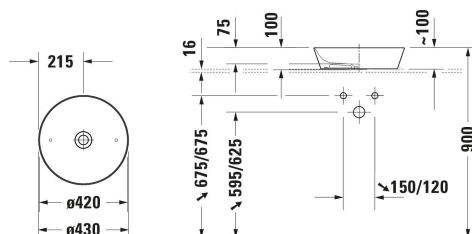

Cape Cod Washbowl # 232843..00 / 232843..00

| < Ø 430 mm > |

Washbowl	Dimension	Weight	Order number
DuraCeram®, Round, Tap hole platform: No, Overflow: No, 430 mm, Internal dimensions: Ø 420 mm			
Colors			
00 White Alpin 32 White Satin Matt			
Variant			
☒ White High Gloss, Number of washing areas: 1 Middle, Back side glazed: No	430x430 mm	5.800 kg	232843..00
☒ White Satin Matt, Number of washing areas: 1 Middle, Back side glazed: No	430x430 mm	5.800 kg	232843..00
Sanitary ceramics with the special WonderGliss surface finish will remain clean and attractive-looking for a long time to come. When ordering WonderGliss please add a "1" as eleventh digit to the model number.			
Accessory			
Slotted waste washbasin without overflow, Material drain covers: Brass, Diameter: 72 mm	Ø 72 mm	0.315 kg	005024
Design siphon Material: Brass, Outlet drain: horizontal, Suitable for Washbasin	76 x 483 mm	1.5 kg	005036
Suitable products			
Console vanity unit wall-mounted Number of drawers: 1, Incl. console: Yes, Tap hole drillings possible, Handle Silver, Soft self-closing automatic with damping, 800 x 550 mm	800 x 550 mm		KT6694
Console vanity unit wall-mounted Number of drawers: 1, Incl. console: Yes, Tap hole drillings possible, Handle Silver, Soft self-closing automatic with damping, 1000 x 550 mm	1000 x 550 mm		KT6695
Console vanity unit wall-mounted Number of drawers: 1, Incl. console: Yes, Tap hole drillings possible, Handle Silver, Soft self-closing automatic with damping, 1200 x 550 mm	1200 x 550 mm		KT6696
Console vanity unit wall-mounted Number of drawers: 2, Incl. console: Yes, Tap hole drillings possible, Handle Silver, Soft self-closing automatic with damping, 1400 x 550 mm	1400 x 550 mm		KT6697 B/L/R