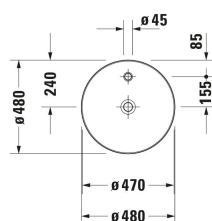

Cape Cod Washbowl # 232848..00 / 232848..00

| < Ø 480 mm > |

Washbowl	Dimension	Weight	Order number
DuraCeram®, Round, Tap hole platform: No, Overflow: No, 480 mm, Internal dimensions: Ø 470 mm			
Colors			
00 White Alpin 32 White Satin Matt			
Variant			
● White High Gloss, Number of washing areas: 1 Middle, Number of faucet holes per wash area: 1 Middle, Back side glazed: No	480x480 mm	7.000 kg	232848..00
● White Satin Matt, Number of washing areas: 1 Middle, Number of faucet holes per wash area: 1 Without, Back side glazed: No	480x480 mm	7.000 kg	232848..00
Sanitary ceramics with the special WonderGliss surface finish will remain clean and attractive-looking for a long time to come. When ordering WonderGliss please add a "1" as eleventh digit to the model number.			
Accessory			
Slotted waste washbasin without overflow, Material drain covers: Brass, Diameter: 72 mm	Ø 72 mm	0.315 kg	005024
Design siphon Material: Brass, Outlet drain: horizontal, Suitable for Washbasin	76 x 483 mm	1.5 kg	005036
Suitable products			
Console vanity unit wall-mounted Number of drawers: 1, Incl. console: Yes, Tap hole drillings possible, Handle Silver, Soft self-closing automatic with damping, 800 x 550 mm	800 x 550 mm		KT6694
Console vanity unit wall-mounted Number of drawers: 1, Incl. console: Yes, Tap hole drillings possible, Handle Silver, Soft self-closing automatic with damping, 1000 x 550 mm	1000 x 550 mm		KT6695
Console vanity unit wall-mounted Number of drawers: 1, Incl. console: Yes, Tap hole drillings possible, Handle Silver, Soft self-closing automatic with damping, 1200 x 550 mm	1200 x 550 mm		KT6696
Console vanity unit wall-mounted Number of drawers: 2, Incl. console: Yes, Tap hole drillings possible, Handle Silver, Soft self-closing automatic with damping, 1400 x 550 mm	1400 x 550 mm		KT6697 B/L/R