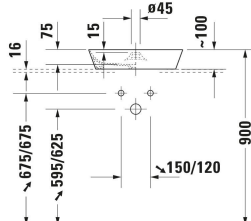

Cape Cod Washbowl # 232848..00 / 232848..00

| < Ø 480 mm > |

Washbowl	Dimension	Weight	Order number
DuraCeram®, Round, Tap hole platform: No, Overflow: No, 480 mm, Internal dimensions: Ø 470 mm			
Colors			
00 White Alpin 32 White Satin Matt			
Variant			
● White High Gloss, Number of washing areas: 1 Middle, Number of faucet holes per wash area: 1 Middle, Back side glazed: No	480x480 mm	7.000 kg	232848..00
● White Satin Matt, Number of washing areas: 1 Middle, Number of faucet holes per wash area: 1 Without, Back side glazed: No	480x480 mm	7.000 kg	232848..00
Sanitary ceramics with the special WonderGliss surface finish will remain clean and attractive-looking for a long time to come. When ordering WonderGliss please add a "1" as eleventh digit to the model number.			
Accessory			
Slotted waste washbasin without overflow, Material drain covers: Brass, Diameter: 72 mm	Ø 72 mm	0.315 kg	005024
Design siphon Material: Brass, Outlet drain: horizontal, Suitable for Washbasin	76 x 483 mm	1.5 kg	005036
Suitable products			
Console vanity unit wall-mounted Number of drawers: 1, Incl. console: Yes, Tap hole drillings possible, Handle Silver, Soft self-closing automatic with damping, 800 x 550 mm	800 x 550 mm		KT6694
Console vanity unit wall-mounted Number of drawers: 1, Incl. console: Yes, Tap hole drillings possible, Handle Silver, Soft self-closing automatic with damping, 1000 x 550 mm	1000 x 550 mm		KT6695
Console vanity unit wall-mounted Number of drawers: 1, Incl. console: Yes, Tap hole drillings possible, Handle Silver, Soft self-closing automatic with damping, 1200 x 550 mm	1200 x 550 mm		KT6696
Console vanity unit wall-mounted Number of drawers: 2, Incl. console: Yes, Tap hole drillings possible, Handle Silver, Soft self-closing automatic with damping, 1400 x 550 mm	1400 x 550 mm		KT6697 B/L/R