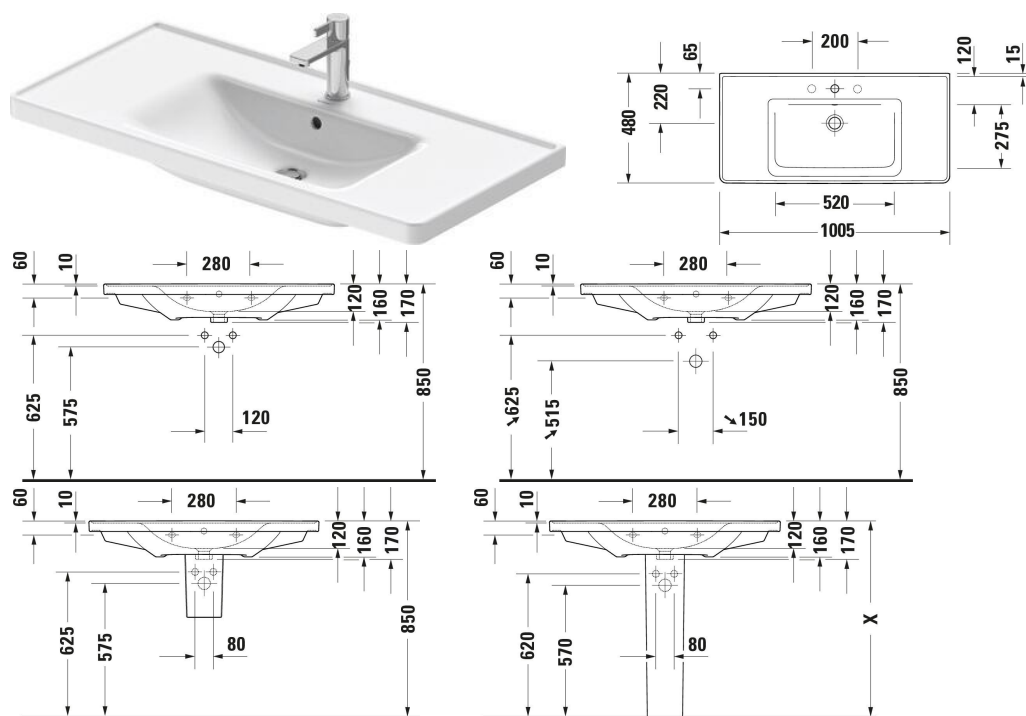

D-Neo Washbasin # 2367100000 / 2367100060

|< 1005 mm >|

Washbasin	Dimension	Weight	Order number
D-shaped, Tap hole platform: Yes, Overflow: Yes, Underside glazed, 1005 mm, Internal dimensions: 520x275 mm			
Colors			
00 White Alpin			
Variant			
● White High Gloss, Rectangular, Number of washing areas: 1 Middle, Number of faucet holes per wash area: 1 Middle, Back side glazed: No	1005x480 mm	27.000 kg	2367100000
⊗ White High Gloss, Rectangular, Number of washing areas: 1 Middle, Back side glazed: No	1005x480 mm	27.000 kg	2367100060
Infobox			
Space-saving siphon is recommended in conjunction with vanity unit / To attach washbasins from a size of 1000 mm, two sets of fixings with article no. # 6951000000 are required			
Accessory			
Push-open waste Suitable for washbasin with overflow, Ø 63,5 mm	Ø 63.5 mm	0.34 kg	005052
P-Trap Siphon	310 x 115 mm	0.32 kg	005026