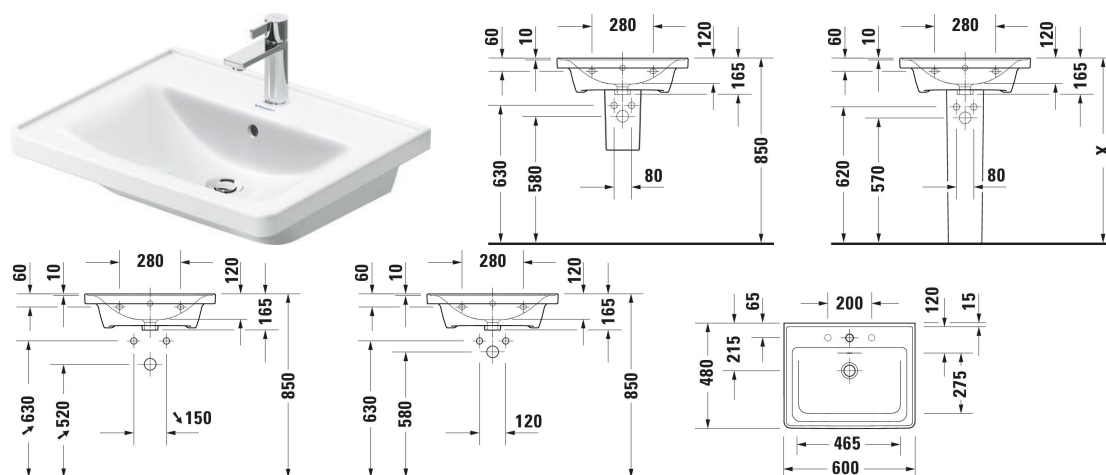

D-Neo Washbasin # 2367600000 / 2367600060

| < 600 mm > |

Washbasin	Dimension	Weight	Order number
Rectangular, Number of washing areas: 1 Middle, Tap hole platform: Yes, Overflow: Yes, Underside glazed, 600 mm, Internal dimensions: 465x275 mm			
Colors			
00 White Alpin			
Variant			
● White High Gloss, Number of faucet holes per wash area: 1 Middle, Back side glazed: No	600x480 mm	18.000 kg	2367600000
☒ White High Gloss, Back side glazed: No	600x480 mm	18.000 kg	2367600060
Infobox			
Space-saving siphon is recommended in conjunction with vanity unit			
Accessory			
Push-open waste Suitable for washbasin with overflow, Ø 63,5 mm	Ø 63.5 mm	0.34 kg	005052
P-Trap Siphon	310 x 115 mm	0.32 kg	005026
Design siphon Material: Brass, Outlet drain: horizontal, Suitable for Washbasin	76 x 483 mm	1.5 kg	005036
Suitable products			
Siphon cover Type of mounting: Wall-mounted, 175 x 280 mm	175 x 280 mm		085843
Pedestal Type of mounting: Floorstanding, 170 x 190 mm	170 x 190 mm		085842