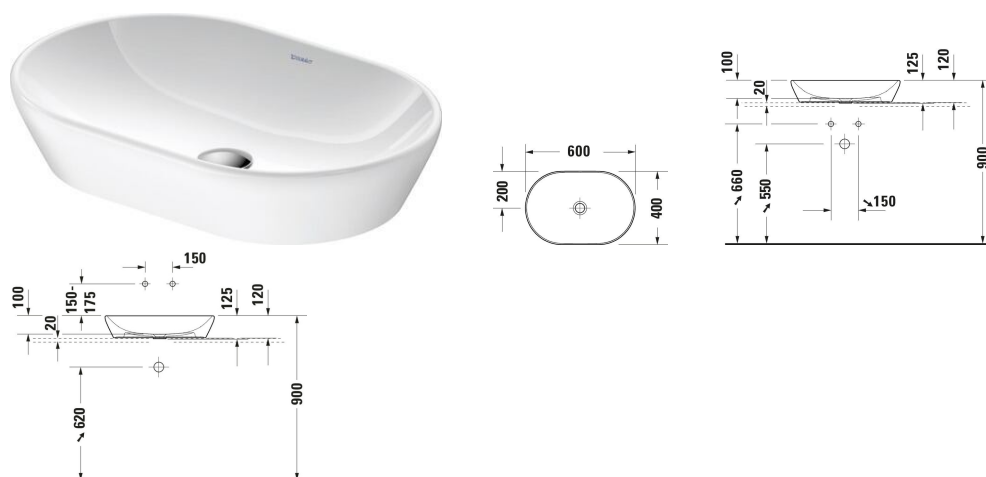

D-Neo Washbowl # 2372600070

| < 600 mm > |

Washbowl	Dimension	Weight	Order number
Oval, Tap hole platform: No, Overflow: No, 600 mm			
Colors			
00 White Alpin			
Variant			
☒ White High Gloss, Half oval, Number of washing areas: 1 Middle	600x400 mm	10.300 kg	2372600070
Accessory			
Slotted waste washbasin without overflow, Material drain covers: Brass, Diameter: 72 mm	∅ 72 mm	0.315 kg	005024
Design siphon Material: Brass, Outlet drain: horizontal, Suitable for Washbasin	76 x 483 mm	1.5 kg	005036
Suitable products			
Console vanity unit wall-mounted Number of drawers: 1, Incl. console: Yes, Tap hole drillings possible, Handle Silver, Soft self-closing automatic with damping, 800 x 550 mm	800 x 550 mm		KT6694
Console vanity unit wall-mounted Number of drawers: 1, Incl. console: Yes, Tap hole drillings possible, Handle Silver, Soft self-closing automatic with damping, 1000 x 550 mm	1000 x 550 mm		KT6695
Console vanity unit wall-mounted Number of drawers: 1, Incl. console: Yes, Tap hole drillings possible, Handle Silver, Soft self-closing automatic with damping, 1200 x 550 mm	1200 x 550 mm		KT6696
Console vanity unit wall-mounted Number of drawers: 2, Incl. console: Yes, Tap hole drillings possible, Handle Silver, Siphon cut-out: Yes, Siphon cover: Yes, Soft self-closing automatic with damping, 800 x 550 mm	800 x 550 mm		KT6654