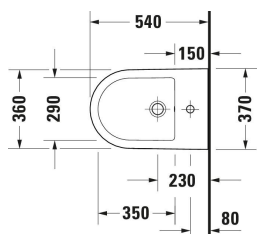

D-Neo Wall-mounted bidet # 2294150000

| < 360 mm > |

Wall-mounted bidet	Dimension	Weight	Order number
Tap hole platform: Yes, Overflow: Yes, Incl. mounting material			
Colors			
00 White Alpin			
Variant			
White High Gloss, Number of faucet holes per wash area: 1	360x540 mm	20.700 kg	2294150000
Accessory			
P-Trap Siphon, Chrome, Connection dimensions: 1 1/4", Floorstanding bidet, Wall-mounted bidet	210 x 110 mm	0.33 kg	005027
Fixation Suitable for Wall-mounted bidet, Wall-mounted toilet	180 x 42 mm	0.69 kg	006500
Suitable products			
Single lever bidet mixer Chrome, Height: 131 mm, Projection: 127 mm, Ceramic cartridge, Spray mode: Normal spray, Aerator with ball joint, Temperature limit adjustable, recommended operating pressure: 5 - 5 bar, with pop-up waste set, 148 x 42 mm	148 x 42 mm		B22400001
Single lever bidet mixer Chrome, Height: 129 mm, Projection: 127 mm, Ceramic cartridge, Spray mode: Normal spray, Aerator with ball joint, Temperature limit adjustable, recommended operating pressure: 1 - 5 bar, with pop-up waste set, 148 x 42 mm	148 x 42 mm		B12400001
Single lever bidet mixer Chrome, Height: 135 mm, Projection: 125 mm, Ceramic cartridge, Spray mode: Normal spray, Aerator with ball joint, Temperature limit adjustable, recommended operating pressure: 1 - 5 bar, with pop-up waste set, 50 x 150 mm	50 x 150 mm		DE2400001
Single lever bidet mixer Chrome, Height: 156 mm, Projection: 123 mm, Ceramic cartridge, Water connection: Flexible connecting hoses, 3/8", Spray mode: Normal spray, Aerator with ball joint, recommended operating pressure: 1 - 5 bar, with pop-up waste set, 50 x 148 mm	50 x 148 mm		N12400001
Single lever bidet mixer Ceramic cartridge, Flow rate (3 bar): 5 l/min, Spray mode: Normal spray, Aerator with ball joint, recommended operating pressure: 1 - 5 bar, with pop-up waste set, 50 x 149 mm	50 x 149 mm		TU2400001