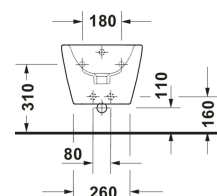

D-Neo Wall-mounted bidet # 2294150000

| < 360 mm > |

Wall-mounted bidet	Dimension	Weight	Order number
Tap hole platform: Yes, Overflow: Yes, Incl. mounting material			
Colors			
00 White Alpin			
Variant			
White High Gloss, Number of faucet holes per wash area: 1	360x540 mm	20.700 kg	2294150000
Accessory			
P-Trap Siphon, Chrome, Connection dimensions: 1 1/4", Floorstanding bidet, Wall-mounted bidet	210 x 110 mm	0.33 kg	005027
Fixation Suitable for Wall-mounted bidet, Wall-mounted toilet	180 x 42 mm	0.69 kg	006500
Suitable products			
Single lever bidet mixer Chrome, Height: 131 mm, Projection: 127 mm, Ceramic cartridge, Spray mode: Normal spray, Aerator with ball joint, Temperature limit adjustable, recommended operating pressure: 5 - 5 bar, with pop-up waste set, 148 x 42 mm	148 x 42 mm		B22400001
Single lever bidet mixer Chrome, Height: 129 mm, Projection: 127 mm, Ceramic cartridge, Spray mode: Normal spray, Aerator with ball joint, Temperature limit adjustable, recommended operating pressure: 1 - 5 bar, with pop-up waste set, 148 x 42 mm	148 x 42 mm		B12400001
Single lever bidet mixer Chrome, Height: 135 mm, Projection: 125 mm, Ceramic cartridge, Spray mode: Normal spray, Aerator with ball joint, Temperature limit adjustable, recommended operating pressure: 1 - 5 bar, with pop-up waste set, 50 x 150 mm	50 x 150 mm		DE2400001
Single lever bidet mixer Chrome, Height: 156 mm, Projection: 123 mm, Ceramic cartridge, Water connection: Flexible connecting hoses, 3/8", Spray mode: Normal spray, Aerator with ball joint, recommended operating pressure: 1 - 5 bar, with pop-up waste set, 50 x 148 mm	50 x 148 mm		N12400001
Single lever bidet mixer Ceramic cartridge, Flow rate (3 bar): 5 l/min, Spray mode: Normal spray, Aerator with ball joint, recommended operating pressure: 1 - 5 bar, with pop-up waste set, 50 x 149 mm	50 x 149 mm		TU2400001