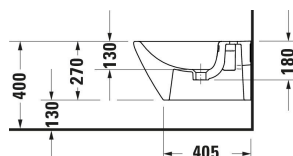

D-Neo Wall-mounted bidet # 2294150000

| < 360 mm > |

Wall-mounted bidet	Dimension	Weight	Order number
Tap hole platform: Yes, Overflow: Yes, Incl. mounting material			
Colors			
00 White Alpin			
Variant			
White High Gloss, Number of faucet holes per wash area: 1	360x540 mm	20.700 kg	2294150000
Accessory			
P-Trap Siphon, Chrome, Connection dimensions: 1 1/4", Floorstanding bidet, Wall-mounted bidet	210 x 110 mm	0.33 kg	005027
Fixation Suitable for Wall-mounted bidet, Wall-mounted toilet	180 x 42 mm	0.69 kg	006500
Suitable products			
Single lever bidet mixer Chrome, Height: 131 mm, Projection: 127 mm, Ceramic cartridge, Spray mode: Normal spray, Aerator with ball joint, Temperature limit adjustable, recommended operating pressure: 5 - 5 bar, with pop-up waste set, 148 x 42 mm	148 x 42 mm		B22400001
Single lever bidet mixer Chrome, Height: 129 mm, Projection: 127 mm, Ceramic cartridge, Spray mode: Normal spray, Aerator with ball joint, Temperature limit adjustable, recommended operating pressure: 1 - 5 bar, with pop-up waste set, 148 x 42 mm	148 x 42 mm		B12400001
Single lever bidet mixer Chrome, Height: 135 mm, Projection: 125 mm, Ceramic cartridge, Spray mode: Normal spray, Aerator with ball joint, Temperature limit adjustable, recommended operating pressure: 1 - 5 bar, with pop-up waste set, 50 x 150 mm	50 x 150 mm		DE2400001
Single lever bidet mixer Chrome, Height: 156 mm, Projection: 123 mm, Ceramic cartridge, Water connection: Flexible connecting hoses, 3/8", Spray mode: Normal spray, Aerator with ball joint, recommended operating pressure: 1 - 5 bar, with pop-up waste set, 50 x 148 mm	50 x 148 mm		N12400001
Single lever bidet mixer Ceramic cartridge, Flow rate (3 bar): 5 l/min, Spray mode: Normal spray, Aerator with ball joint, recommended operating pressure: 1 - 5 bar, with pop-up waste set, 50 x 149 mm	50 x 149 mm		TU2400001