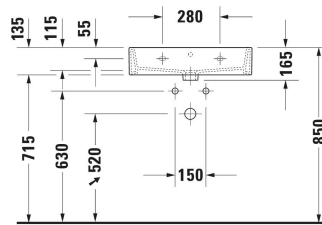

Vero Air Washbasin # 2350600000 / 2350600027 / 2350600028
 / 2350600041 / 2350600060 / 2350600070 / 2350600071 /
 2350600079

| < 600 mm > |

Washbasin	Dimension	Weight	Order number
Rectangular, Tap hole platform: Yes, Underside glazed, Back side glazed: No, 600 mm, Internal dimensions: 550x315 mm			
Colors			
00 White Alpin			
Variant			
● White High Gloss, Number of washing areas: 1 Middle, Number of faucet holes per wash area: 1 Middle, Overflow: Yes	600x470 mm	18.700 kg	2350600000
● White High Gloss, Number of washing areas: 1 Middle, Number of faucet holes per wash area: 1 Middle, Overflow: Yes, Ground	600x470 mm	18.700 kg	2350600027
⊗ White High Gloss, Number of washing areas: 1 Middle, Overflow: Yes, Ground	600x470 mm	18.700 kg	2350600028
● White High Gloss, Number of washing areas: 1 Middle, Number of faucet holes per wash area: 1 Middle, Overflow: No	600x470 mm	18.700 kg	2350600041
⊗ White High Gloss, Number of washing areas: 1 Middle, Overflow: Yes	600x470 mm	18.700 kg	2350600060
⊗ White High Gloss, Number of washing areas: 1 Middle, Overflow: No	600x470 mm	18.700 kg	2350600070
● White High Gloss, Number of washing areas: 1 Middle, Number of faucet holes per wash area: 1 Middle, Overflow: No, Ground	600x470 mm	18.700 kg	2350600071
⊗ White High Gloss, Number of washing areas: 1 Middle, Overflow: No, Ground	600x470 mm	18.700 kg	2350600079
Sanitary ceramics with the special WonderGliss surface finish will remain clean and attractive-looking for a long time to come. When ordering WonderGliss please add a "1" as eleventh digit to the model number.			