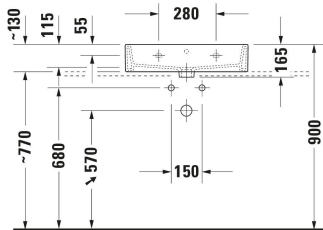

Vero Air Washbasin # 2350600000 / 2350600027 / 2350600028
 / 2350600041 / 2350600060 / 2350600070 / 2350600071 /
 2350600079

| < 600 mm > |

Washbasin	Dimension	Weight	Order number
Rectangular, Tap hole platform: Yes, Underside glazed, Back side glazed: No, 600 mm, Internal dimensions: 550x315 mm			
Colors			
00 White Alpin			
Variant			
● White High Gloss, Number of washing areas: 1 Middle, Number of faucet holes per wash area: 1 Middle, Overflow: Yes	600x470 mm	18.700 kg	2350600000
● White High Gloss, Number of washing areas: 1 Middle, Number of faucet holes per wash area: 1 Middle, Overflow: Yes, Ground	600x470 mm	18.700 kg	2350600027
⊗ White High Gloss, Number of washing areas: 1 Middle, Overflow: Yes, Ground	600x470 mm	18.700 kg	2350600028
● White High Gloss, Number of washing areas: 1 Middle, Number of faucet holes per wash area: 1 Middle, Overflow: No	600x470 mm	18.700 kg	2350600041
⊗ White High Gloss, Number of washing areas: 1 Middle, Overflow: Yes	600x470 mm	18.700 kg	2350600060
⊗ White High Gloss, Number of washing areas: 1 Middle, Overflow: No	600x470 mm	18.700 kg	2350600070
● White High Gloss, Number of washing areas: 1 Middle, Number of faucet holes per wash area: 1 Middle, Overflow: No, Ground	600x470 mm	18.700 kg	2350600071
⊗ White High Gloss, Number of washing areas: 1 Middle, Overflow: No, Ground	600x470 mm	18.700 kg	2350600079
Sanitary ceramics with the special WonderGliss surface finish will remain clean and attractive-looking for a long time to come. When ordering WonderGliss please add a "1" as eleventh digit to the model number.			