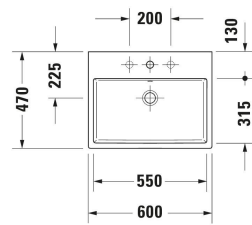

Vero Air Washbasin # 2350600000 / 2350600027 / 2350600028
 / 2350600041 / 2350600060 / 2350600070 / 2350600071 /
 2350600079

| < 600 mm > |

Washbasin	Dimension	Weight	Order number
Rectangular, Tap hole platform: Yes, Underside glazed, Back side glazed: No, 600 mm, Internal dimensions: 550x315 mm			
Colors			
00 White Alpin			
Variant			
● White High Gloss, Number of washing areas: 1 Middle, Number of faucet holes per wash area: 1 Middle, Overflow: Yes	600x470 mm	18.700 kg	2350600000
● White High Gloss, Number of washing areas: 1 Middle, Number of faucet holes per wash area: 1 Middle, Overflow: Yes, Ground	600x470 mm	18.700 kg	2350600027
⊗ White High Gloss, Number of washing areas: 1 Middle, Overflow: Yes, Ground	600x470 mm	18.700 kg	2350600028
● White High Gloss, Number of washing areas: 1 Middle, Number of faucet holes per wash area: 1 Middle, Overflow: No	600x470 mm	18.700 kg	2350600041
⊗ White High Gloss, Number of washing areas: 1 Middle, Overflow: Yes	600x470 mm	18.700 kg	2350600060
⊗ White High Gloss, Number of washing areas: 1 Middle, Overflow: No	600x470 mm	18.700 kg	2350600070
● White High Gloss, Number of washing areas: 1 Middle, Number of faucet holes per wash area: 1 Middle, Overflow: No, Ground	600x470 mm	18.700 kg	2350600071
⊗ White High Gloss, Number of washing areas: 1 Middle, Overflow: No, Ground	600x470 mm	18.700 kg	2350600079
Sanitary ceramics with the special WonderGliss surface finish will remain clean and attractive-looking for a long time to come. When ordering WonderGliss please add a "1" as eleventh digit to the model number.			