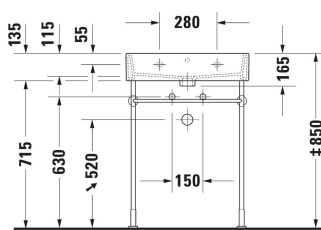

Vero Air Washbasin # 2350600000 / 2350600027 / 2350600028
 / 2350600041 / 2350600060 / 2350600070 / 2350600071 /
 2350600079

| < 600 mm > |

Washbasin	Dimension	Weight	Order number
Rectangular, Tap hole platform: Yes, Underside glazed, Back side glazed: No, 600 mm, Internal dimensions: 550x315 mm			
Colors			
00 White Alpin			
Variant			
● White High Gloss, Number of washing areas: 1 Middle, Number of faucet holes per wash area: 1 Middle, Overflow: Yes	600x470 mm	18.700 kg	2350600000
● White High Gloss, Number of washing areas: 1 Middle, Number of faucet holes per wash area: 1 Middle, Overflow: Yes, Ground	600x470 mm	18.700 kg	2350600027
⊗ White High Gloss, Number of washing areas: 1 Middle, Overflow: Yes, Ground	600x470 mm	18.700 kg	2350600028
● White High Gloss, Number of washing areas: 1 Middle, Number of faucet holes per wash area: 1 Middle, Overflow: No	600x470 mm	18.700 kg	2350600041
⊗ White High Gloss, Number of washing areas: 1 Middle, Overflow: Yes	600x470 mm	18.700 kg	2350600060
⊗ White High Gloss, Number of washing areas: 1 Middle, Overflow: No	600x470 mm	18.700 kg	2350600070
● White High Gloss, Number of washing areas: 1 Middle, Number of faucet holes per wash area: 1 Middle, Overflow: No, Ground	600x470 mm	18.700 kg	2350600071
⊗ White High Gloss, Number of washing areas: 1 Middle, Overflow: No, Ground	600x470 mm	18.700 kg	2350600079
Sanitary ceramics with the special WonderGliss surface finish will remain clean and attractive-looking for a long time to come. When ordering WonderGliss please add a "1" as eleventh digit to the model number.			