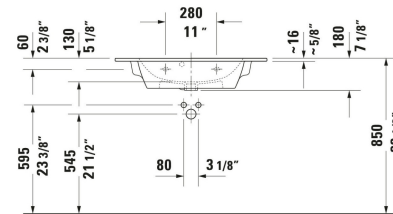

ME by Starck Wall Mounted Sink # 234283..00 / 234283..60 /
234283..87 / 234283..00 / 234283..60 / 234283..87

| < 32 5/8 " > |

Wall Mounted Sink	Dimension	Weight	Order number
Compact, Rectangular, Includes faucet deck: Yes, Overflow: Yes, Back side glazed: No, 32 5/8 ", Internal dimensions: 22 7/8 "x8 5/8 "			
Colors			
00 White 32 White Satin Matte			
Variant			
● White High Gloss, Number of basins: 1 Middle, Number of faucet holes: 1 Middle, cUPC listed: No	32 5/8 "x15 3/4 "	38.581 lb	234283..00
⊗ White High Gloss, Number of basins: 1 Middle, cUPC listed: No	32 5/8 "x15 3/4 "	38.581 lb	234283..60
White High Gloss, Number of basins: 1 Middle, Number of faucet holes: 3 Left, Middle, Right	32 5/8 "x15 3/4 "	38.581 lb	234283..87
● White Satin Matte, Number of basins: 1 Middle, Number of faucet holes: 1 Middle, cUPC listed: No	32 5/8 "x15 3/4 "	38.581 lb	234283..00
⊗ White Satin Matte, Number of basins: 1 Middle, cUPC listed: No	32 5/8 "x15 3/4 "	38.581 lb	234283..60
White Satin Matte, Number of basins: 1 Middle, Number of faucet holes: 3 Left, Middle, Right	32 5/8 "x15 3/4 "	38.581 lb	234283..87
Infobox			
Space-saving siphon is recommended in conjunction with vanity unit			
Accessory			
P-Trap White, Connection dimensions: 1 1/4"	14 1/8 x 15 3/8 "	0.82 lb	005076
Sink Drain Suitable for washbasin with overflow, Ø 2 1/2 "	Ø 2 1/2 "	0.75 lb	005052

All drawings contain the necessary measurements which are subject to standard tolerances. They are stated in inch & mm and are non-binding. Exact measurements, in particular for customized installation scenarios, can only be taken from the finished ceramic piece.