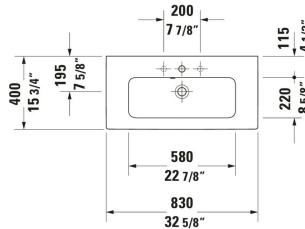

ME by Starck Wall Mounted Sink # 234283..00 / 234283..60 /
234283..87 / 234283..00 / 234283..60 / 234283..87

| < 32 5/8 " > |

Wall Mounted Sink	Dimension	Weight	Order number
Compact, Rectangular, Includes faucet deck: Yes, Overflow: Yes, Back side glazed: No, 32 5/8 ", Internal dimensions: 22 7/8 "x8 5/8 "			
Colors			
00 White 32 White Satin Matte			
Variant			
● White High Gloss, Number of basins: 1 Middle, Number of faucet holes: 1 Middle, cUPC listed: No	32 5/8 "x15 3/4 "	38.581 lb	234283..00
⊗ White High Gloss, Number of basins: 1 Middle, cUPC listed: No	32 5/8 "x15 3/4 "	38.581 lb	234283..60
White High Gloss, Number of basins: 1 Middle, Number of faucet holes: 3 Left, Middle, Right	32 5/8 "x15 3/4 "	38.581 lb	234283..87
● White Satin Matte, Number of basins: 1 Middle, Number of faucet holes: 1 Middle, cUPC listed: No	32 5/8 "x15 3/4 "	38.581 lb	234283..00
⊗ White Satin Matte, Number of basins: 1 Middle, cUPC listed: No	32 5/8 "x15 3/4 "	38.581 lb	234283..60
White Satin Matte, Number of basins: 1 Middle, Number of faucet holes: 3 Left, Middle, Right	32 5/8 "x15 3/4 "	38.581 lb	234283..87
Infobox			
Space-saving siphon is recommended in conjunction with vanity unit			
Accessory			
P-Trap White, Connection dimensions: 1 1/4"	14 1/8 x 15 3/8 "	0.82 lb	005076
Sink Drain Suitable for washbasin with overflow, Ø 2 1/2 "	Ø 2 1/2 "	0.75 lb	005052

All drawings contain the necessary measurements which are subject to standard tolerances. They are stated in inch & mm and are non-binding. Exact measurements, in particular for customized installation scenarios, can only be taken from the finished ceramic piece.