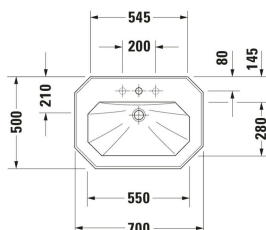

1930 Series Washbasin # 0438700000

| < 700 mm > |

| Washbasin | Dimension | Weight | Order number |
|--|--------------|-----------|--------------|
| Octogonal, Tap hole platform: Yes, Overflow: Yes, Underside glazed, Back side glazed: No, 700 mm, Internal dimensions: 550x280 mm | | | |
| Colors | | | |
| 00 White Alpin | | | |
| Variant | | | |
| ●●● White High Gloss, Number of washing areas: 1 Middle, Number of faucet holes per wash area: 1 Middle, Number of pre-marked tap holes: 2 | 700x500 mm | 23.000 kg | 0438700000 |
| Sanitary ceramics with the special WonderGliss surface finish will remain clean and attractive-looking for a long time to come. When ordering WonderGliss please add a "1" as eleventh digit to the model number. | | | |
| Accessory | | | |
| Push-open waste Suitable for washbasin with overflow, Ø 63,5 mm | Ø 63.5 mm | 0.34 kg | 005052 |
| Suitable products | | | |
| Pedestal Type of mounting: Floorstanding, 296 x 300 mm | 296 x 300 mm | | 085790 |
| Recommended faucets | | | |
| Single lever basin mixer M Ceramic cartridge, Height: 175 mm, Projection: 113 mm, Spray mode: Normal spray, Aerator adjustable, recommended operating pressure: 1 - 5 bar, Noise class: I, Handle version: lever handle, 143 x 46 mm | 143 x 46 mm | | C11020001 |
| Single lever basin mixer M Chrome, Ceramic cartridge, Height: 170 mm, Projection: 139 mm, Spray mode: Normal spray, Aerator adjustable, Temperature limit adjustable, recommended operating pressure: 1 - 5 bar, Noise class: I, Handle version: lever handle, 175 x 41 mm | 175 x 41 mm | | B11020001 |