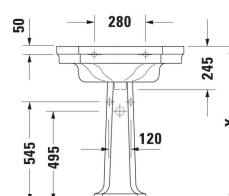

1930 Series Washbasin # 0438700000

| < 700 mm > |

Washbasin	Dimension	Weight	Order number
Octogonal, Tap hole platform: Yes, Overflow: Yes, Underside glazed, Back side glazed: No, 700 mm, Internal dimensions: 550x280 mm			
Colors			
00 White Alpin			
Variant			
●●● White High Gloss, Number of washing areas: 1 Middle, Number of faucet holes per wash area: 1 Middle, Number of pre-marked tap holes: 2	700x500 mm	23.000 kg	0438700000
Sanitary ceramics with the special WonderGliss surface finish will remain clean and attractive-looking for a long time to come. When ordering WonderGliss please add a "1" as eleventh digit to the model number.			
Accessory			
Push-open waste Suitable for washbasin with overflow, Ø 63,5 mm	Ø 63.5 mm	0.34 kg	005052
Suitable products			
Pedestal Type of mounting: Floorstanding, 296 x 300 mm	296 x 300 mm		085790
Recommended faucets			
Single lever basin mixer M Ceramic cartridge, Height: 175 mm, Projection: 113 mm, Spray mode: Normal spray, Aerator adjustable, recommended operating pressure: 1 - 5 bar, Noise class: I, Handle version: lever handle, 143 x 46 mm	143 x 46 mm		C11020001
Single lever basin mixer M Chrome, Ceramic cartridge, Height: 170 mm, Projection: 139 mm, Spray mode: Normal spray, Aerator adjustable, Temperature limit adjustable, recommended operating pressure: 1 - 5 bar, Noise class: I, Handle version: lever handle, 175 x 41 mm	175 x 41 mm		B11020001