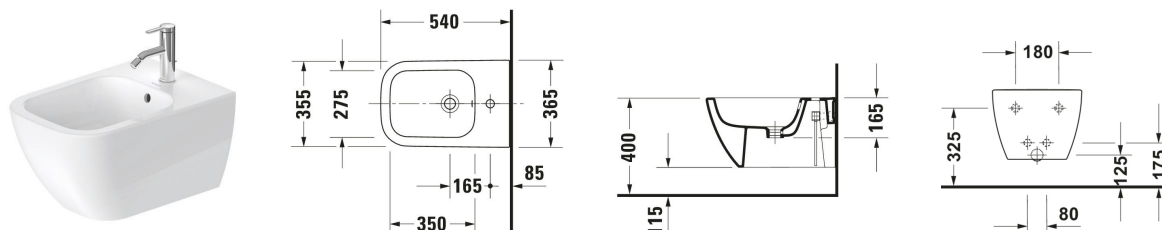

Happy D.2 Wall-mounted bidet # 225815..00 / 225815..00

|< 365 mm >|

Wall-mounted bidet	Dimension	Weight	Order number
Tap hole platform: Yes, Overflow: Yes, Incl. mounting material			
Colors			
00 White Alpin 13 Anthracite Matt			
Variant			
White High Gloss, Number of faucet holes per wash area: 1	365x540 mm	18.600 kg	225815..00
Anthracite Matt, Number of faucet holes per wash area: 1	365x540 mm	18.600 kg	225815..00
Sanitary ceramics with the special WonderGliss surface finish will remain clean and attractive-looking for a long time to come. When ordering WonderGliss please add a "1" as eleventh digit to the model number.			
Accessory			
Installation element	530 x 55 mm	2.7 kg	695200
P-Trap Siphon, Chrome, Connection dimensions: 1 1/4", Floorstanding bidet, Wall-mounted bidet	210 x 110 mm	0.33 kg	005027
Fixation Suitable for Wall-mounted bidet, Wall-mounted toilet	180 x 42 mm	0.69 kg	006500