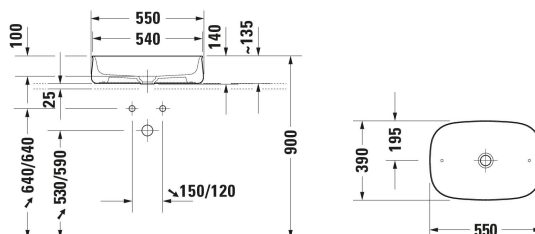

Zencha Washbowl # 237355..79 / 237355..79 / 237355..79 / 237355..79

| < 550 mm > |

Washbowl	Dimension	Weight	Order number
DuraCeram®, Rectangular, Number of washing areas: 1 Middle, Tap hole platform: No, Overflow: No, Ground, Incl. ceramic drain cover, Incl. slotted waste, 550 mm, Internal dimensions: 540x380 mm			
<b>Colors</b>			
00 White Alpin 13 Anthracite Matt 32 White Satin Matt 67 Grey Satin Matt			
<b>Variant</b>			
<input checked="" type="checkbox"/> White High Gloss	550x390 mm	11.200 kg	237355..79
<input checked="" type="checkbox"/> Anthracite Matt	550x390 mm	11.200 kg	237355..79
<input checked="" type="checkbox"/> White Satin Matt	550x390 mm	11.200 kg	237355..79
<input checked="" type="checkbox"/> Grey Satin Matt	550x390 mm	11.200 kg	237355..79
Sanitary ceramics with the special WonderGliss surface finish will remain clean and attractive-looking for a long time to come. When ordering WonderGliss please add a "1" as eleventh digit to the model number.			
<b>Suitable products</b>			
Console vanity unit wall-mounted Number of drawers: 1, Incl. console: Yes, Tap hole drillings possible, Handle Silver, Soft self-closing automatic with damping, 800 x 550 mm	800 x 550 mm		KT6694
Console vanity unit wall-mounted Number of drawers: 1, Incl. console: Yes, Tap hole drillings possible, Handle Silver, Soft self-closing automatic with damping, 1000 x 550 mm	1000 x 550 mm		KT6695
Console vanity unit wall-mounted Number of drawers: 1, Incl. console: Yes, Tap hole drillings possible, Handle Silver, Soft self-closing automatic with damping, 1200 x 550 mm	1200 x 550 mm		KT6696
Console vanity unit wall-mounted Number of drawers: 2, Incl. console: Yes, Tap hole drillings possible, Handle Silver, Soft self-closing automatic with damping, 1400 x 550 mm	1400 x 550 mm		KT6697 B/L/R
Console vanity unit wall-mounted Number of drawers: 2, Incl. console: Yes, Tap hole drillings possible, Handle Silver, Siphon cut-out: Yes, Siphon cover: Yes, Soft self-closing automatic with damping, 800 x 550 mm	800 x 550 mm		KT6654