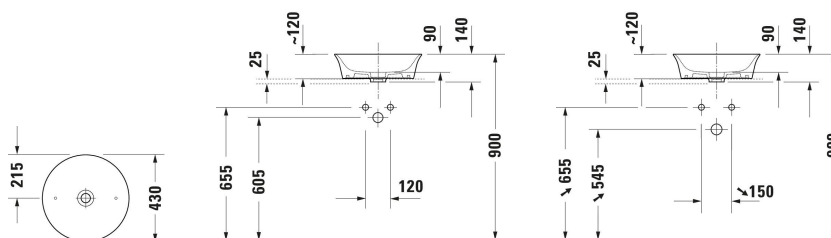

White Tulip Washbowl # 2362430079

| < Ø 430 mm > |

Washbowl	Dimension	Weight	Order number
DuraCeram®, Round, Number of washing areas: 1 Middle, Tap hole platform: No, Overflow: No, Ground, Incl. ceramic drain cover, Incl. slotted waste, 430 mm, Internal dimensions: Ø 430 mm			
Colors			
00 White Alpin			
Variant			
☒ White High Gloss, Back side glazed: No	430x430 mm	6.100 kg	2362430079
Sanitary ceramics with the special WonderGliss surface finish will remain clean and attractive-looking for a long time to come. When ordering WonderGliss please add a "1" as eleventh digit to the model number.			
Accessory			
Design siphon Material: Brass, Outlet drain: horizontal, Suitable for Washbasin	76 x 483 mm	1.5 kg	005036
Suitable products			
Console vanity unit wall-mounted Number of drawers: 1, Incl. console: Yes, Tap hole drillings possible, Handle Silver, Soft self-closing automatic with damping, 800 x 550 mm	800 x 550 mm		KT6694
Console vanity unit wall-mounted Number of drawers: 1, Incl. console: Yes, Tap hole drillings possible, Handle Silver, Soft self-closing automatic with damping, 1000 x 550 mm	1000 x 550 mm		KT6695
Console vanity unit wall-mounted Number of drawers: 1, Incl. console: Yes, Tap hole drillings possible, Handle Silver, Soft self-closing automatic with damping, 1200 x 550 mm	1200 x 550 mm		KT6696
Console vanity unit wall-mounted Number of drawers: 2, Incl. console: Yes, Tap hole drillings possible, Handle Silver, Soft self-closing automatic with damping, 1400 x 550 mm	1400 x 550 mm		KT6697 B/L/R
Console vanity unit wall-mounted Number of drawers: 2, Incl. console: Yes, Tap hole drillings possible, Handle Silver, Siphon cut-out: Yes, Siphon cover: Yes, Soft self-closing automatic with damping, 800 x 550 mm	800 x 550 mm		KT6654