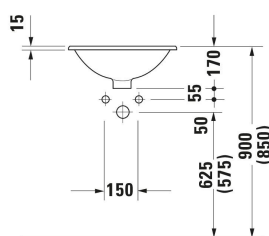

Architec Built-in basin # 0468470000

| < Ø 470 mm > |

Built-in basin	Dimension	Weight	Order number
Washbasin version: Installation, 470x470 mm, Internal dimensions: Ø 395 mm, Tap hole platform: No, Overflow: Yes, Type of mounting: counter top, Underside glazed			
Colors			
00 White Alpin			
Variant			
☒ White High Gloss	470x470 mm	7.100 kg	0468470000
Accessory			
Push-open waste Suitable for washbasin with overflow, Ø 63,5 mm	Ø 63.5 mm	0.34 kg	005052
Suitable products			
Console vanity unit wall-mounted Number of drawers: 1, Incl. console: Yes, Tap hole drillings possible, Handle Silver, Soft self-closing automatic with damping, 800 x 550 mm	800 x 550 mm		KT6794
Console vanity unit wall-mounted Number of drawers: 1, Incl. console: Yes, Tap hole drillings possible, Handle Silver, Soft self-closing automatic with damping, 1000 x 550 mm	1000 x 550 mm		KT6795
Console vanity unit wall-mounted Number of drawers: 1, Incl. console: Yes, Tap hole drillings possible, Handle Silver, Soft self-closing automatic with damping, 1200 x 550 mm	1200 x 550 mm		KT6796
Console vanity unit wall-mounted Number of drawers: 2, Incl. console: Yes, Tap hole drillings possible, Handle Silver, Soft self-closing automatic with damping, 1400 x 550 mm	1400 x 550 mm		KT6797 B/L/R
Recommended faucets			
Single lever basin mixer L Ceramic cartridge, Height: 262 mm, Projection: 136 mm, Spray mode: Normal spray, Aerator adjustable, recommended operating pressure: 1 - 5 bar, Noise class: I, Handle version: lever handle, 165 x 41 mm	165 x 41 mm		C11030001
Single lever basin mixer XL Ceramic cartridge, Height: 322 mm, Projection: 166 mm, Spray mode: Normal spray, Aerator adjustable, recommended operating pressure: 1 - 5 bar, Noise class: I, Handle version: lever handle, 197 x 41 mm	197 x 41 mm		C11040001