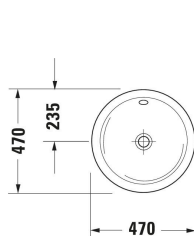

Architec Built-in basin # 0468470000

| < Ø 470 mm > |

Built-in basin	Dimension	Weight	Order number
Washbasin version: Installation, 470x470 mm, Internal dimensions: Ø 395 mm, Tap hole platform: No, Overflow: Yes, Type of mounting: counter top, Underside glazed			
Colors			
00 White Alpin			
Variant			
☒ White High Gloss	470x470 mm	7.100 kg	0468470000
Accessory			
Push-open waste Suitable for washbasin with overflow, Ø 63,5 mm	Ø 63.5 mm	0.34 kg	005052
Suitable products			
Console vanity unit wall-mounted Number of drawers: 1, Incl. console: Yes, Tap hole drillings possible, Handle Silver, Soft self-closing automatic with damping, 800 x 550 mm	800 x 550 mm		KT6794
Console vanity unit wall-mounted Number of drawers: 1, Incl. console: Yes, Tap hole drillings possible, Handle Silver, Soft self-closing automatic with damping, 1000 x 550 mm	1000 x 550 mm		KT6795
Console vanity unit wall-mounted Number of drawers: 1, Incl. console: Yes, Tap hole drillings possible, Handle Silver, Soft self-closing automatic with damping, 1200 x 550 mm	1200 x 550 mm		KT6796
Console vanity unit wall-mounted Number of drawers: 2, Incl. console: Yes, Tap hole drillings possible, Handle Silver, Soft self-closing automatic with damping, 1400 x 550 mm	1400 x 550 mm		KT6797 B/L/R
Recommended faucets			
Single lever basin mixer L Ceramic cartridge, Height: 262 mm, Projection: 136 mm, Spray mode: Normal spray, Aerator adjustable, recommended operating pressure: 1 - 5 bar, Noise class: I, Handle version: lever handle, 165 x 41 mm	165 x 41 mm		C11030001
Single lever basin mixer XL Ceramic cartridge, Height: 322 mm, Projection: 166 mm, Spray mode: Normal spray, Aerator adjustable, recommended operating pressure: 1 - 5 bar, Noise class: I, Handle version: lever handle, 197 x 41 mm	197 x 41 mm		C11040001