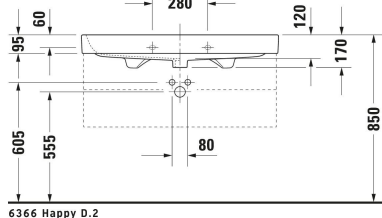

## Happy D.2 Washbasin # 2318100000 / 2318100027

< 1000 mm >

6366 Happy D.2

Washbasin	Dimension	Weight	Order number
Rectangular, Number of washing areas: 1 Middle, Tap hole platform: Yes, Overflow: Yes, Incl. overflow clip, Underside glazed, Back side glazed: No, 1000 mm, Internal dimensions: 950x345 mm			
<b>Colors</b>			
00 White Alpin			
<b>Variant</b>			
● White High Gloss, Number of faucet holes per wash area: 1 Middle	1000x505 mm	26.800 kg	2318100000
● White High Gloss, Number of faucet holes per wash area: 1 Middle, Ground	1000x505 mm	26.800 kg	2318100027
<b>Infobox</b>			
To attach washbasins from a size of 1000 mm, two sets of fixings with article no. # 6951000000 are required / Space-saving siphon is recommended in conjunction with vanity unit			
Sanitary ceramics with the special WonderGliss surface finish will remain clean and attractive-looking for a long time to come. When ordering WonderGliss please add a "1" as eleventh digit to the model number.			
<b>Accessory</b>			
Push-open waste Suitable for washbasin with overflow, Ø 63,5 mm	Ø 63.5 mm	0.34 kg	005052
Design siphon Material: Brass, Outlet drain: horizontal, Suitable for Washbasin	76 x 483 mm	1.5 kg	005036