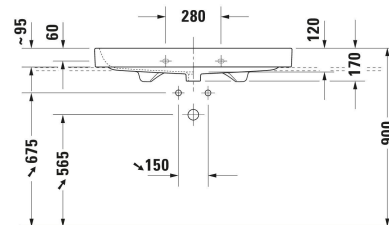

## Happy D.2 Washbasin # 2318100000 / 2318100027

< 1000 mm >

6366 Happy D.2

Washbasin	Dimension	Weight	Order number
Rectangular, Number of washing areas: 1 Middle, Tap hole platform: Yes, Overflow: Yes, Incl. overflow clip, Underside glazed, Back side glazed: No, 1000 mm, Internal dimensions: 950x345 mm			
<b>Colors</b>			
00 White Alpin			
<b>Variant</b>			
● White High Gloss, Number of faucet holes per wash area: 1 Middle	1000x505 mm	26.800 kg	2318100000
● White High Gloss, Number of faucet holes per wash area: 1 Middle, Ground	1000x505 mm	26.800 kg	2318100027
<b>Infobox</b>			
To attach washbasins from a size of 1000 mm, two sets of fixings with article no. # 6951000000 are required / Space-saving siphon is recommended in conjunction with vanity unit			
Sanitary ceramics with the special WonderGliss surface finish will remain clean and attractive-looking for a long time to come. When ordering WonderGliss please add a "1" as eleventh digit to the model number.			
<b>Accessory</b>			
Push-open waste Suitable for washbasin with overflow, Ø 63,5 mm	Ø 63.5 mm	0.34 kg	005052
Design siphon Material: Brass, Outlet drain: horizontal, Suitable for Washbasin	76 x 483 mm	1.5 kg	005036