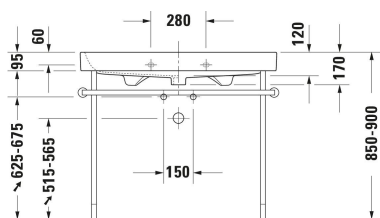

## Happy D.2 Washbasin # 2318100000 / 2318100027

< 1000 mm >

6366 Happy D.2

Washbasin	Dimension	Weight	Order number
Rectangular, Number of washing areas: 1 Middle, Tap hole platform: Yes, Overflow: Yes, Incl. overflow clip, Underside glazed, Back side glazed: No, 1000 mm, Internal dimensions: 950x345 mm			
<b>Colors</b>			
00 White Alpin			
<b>Variant</b>			
● White High Gloss, Number of faucet holes per wash area: 1 Middle	1000x505 mm	26.800 kg	2318100000
● White High Gloss, Number of faucet holes per wash area: 1 Middle, Ground	1000x505 mm	26.800 kg	2318100027
<b>Infobox</b>			
To attach washbasins from a size of 1000 mm, two sets of fixings with article no. # 6951000000 are required / Space-saving siphon is recommended in conjunction with vanity unit			
Sanitary ceramics with the special WonderGliss surface finish will remain clean and attractive-looking for a long time to come. When ordering WonderGliss please add a "1" as eleventh digit to the model number.			
<b>Accessory</b>			
Push-open waste Suitable for washbasin with overflow, Ø 63,5 mm	Ø 63.5 mm	0.34 kg	005052
Design siphon Material: Brass, Outlet drain: horizontal, Suitable for Washbasin	76 x 483 mm	1.5 kg	005036