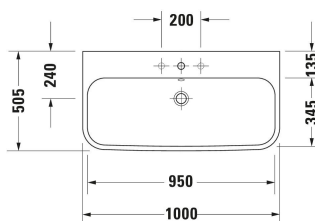

## Happy D.2 Washbasin # 2318100000 / 2318100027

< 1000 mm >

6366 Happy D.2

Washbasin	Dimension	Weight	Order number
Rectangular, Number of washing areas: 1 Middle, Tap hole platform: Yes, Overflow: Yes, Incl. overflow clip, Underside glazed, Back side glazed: No, 1000 mm, Internal dimensions: 950x345 mm			
<b>Colors</b>			
00 White Alpin			
<b>Variant</b>			
● White High Gloss, Number of faucet holes per wash area: 1 Middle	1000x505 mm	26.800 kg	2318100000
● White High Gloss, Number of faucet holes per wash area: 1 Middle, Ground	1000x505 mm	26.800 kg	2318100027
<b>Infobox</b>			
To attach washbasins from a size of 1000 mm, two sets of fixings with article no. # 6951000000 are required / Space-saving siphon is recommended in conjunction with vanity unit			
Sanitary ceramics with the special WonderGliss surface finish will remain clean and attractive-looking for a long time to come. When ordering WonderGliss please add a "1" as eleventh digit to the model number.			
<b>Accessory</b>			
Push-open waste Suitable for washbasin with overflow, Ø 63,5 mm	Ø 63.5 mm	0.34 kg	005052
Design siphon Material: Brass, Outlet drain: horizontal, Suitable for Washbasin	76 x 483 mm	1.5 kg	005036