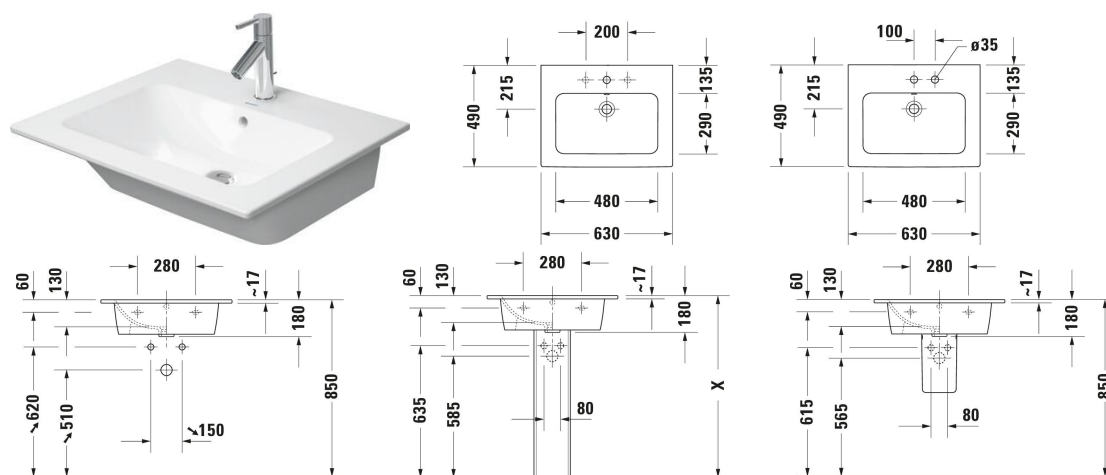

ME by Starck Washbasin # 233663..00 / 233663..60 /  
233663..00 / 233663..60

| < 630 mm > |

Washbasin	Dimension	Weight	Order number
Rectangular, Number of washing areas: 1, Tap hole platform: Yes, Overflow: Yes, Back side glazed: No, 630 mm, Internal dimensions: 480x290 mm			
<b>Colors</b>			
00 White Alpin 32 White Satin Matt			
<b>Variant</b>			
● White High Gloss, Number of washing areas: 1 Middle, Number of faucet holes per wash area: 1 Middle	630x490 mm	17.600 kg	233663..00
⊗ White High Gloss, Number of washing areas: 1 Middle	630x490 mm	17.600 kg	233663..60
● White Satin Matt, Number of washing areas: 1 Middle, Number of faucet holes per wash area: 1 Middle	630x490 mm	17.600 kg	233663..00
⊗ White Satin Matt, Number of washing areas: 1 Middle	630x490 mm	17.600 kg	233663..60
<b>Infobox</b>			
Space-saving siphon is recommended in conjunction with vanity unit			
Sanitary ceramics with the special WonderGliss surface finish will remain clean and attractive-looking for a long time to come. When ordering WonderGliss please add a "1" as eleventh digit to the model number.			
<b>Accessory</b>			
Space-saving siphon White, Connection dimensions: 1 1/4"	360 x 390 mm	0.372 kg	005076
Push-open waste Suitable for washbasin with overflow, Ø 63,5 mm	Ø 63.5 mm	0.34 kg	005052