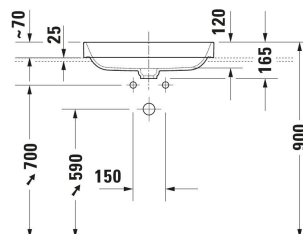

Happy D.2 Washbowl # 235960..00 / 235960..00 / 235960..00

| < 600 mm > |

| Washbowl | Dimension | Weight | Order number |
|--|---------------|-----------|--------------|
| Rectangular, Tap hole platform: No, Overflow: No, Ground, Incl. ceramic drain cover, Incl. slotted waste, 600 mm, Internal dimensions: 575x375 mm | | | |
| Colors | | | |
| 00 White Alpin 13 Anthracite Matt 61 White/Anthracite Matt | | | |
| Variant | | | |
| ☒ White High Gloss, Number of washing areas: 1 Middle, Back side glazed: Yes | 600x400 mm | 10.500 kg | 235960..00 |
| ☒ Anthracite Matt, Number of washing areas: 1 Middle | 600x400 mm | 10.500 kg | 235960..00 |
| ☒ Interior colour White High Gloss, Exterior colour Anthracite Matt, Number of washing areas: 1 Middle | 600x400 mm | 10.500 kg | 235960..00 |
| Sanitary ceramics with the special WonderGliss surface finish will remain clean and attractive-looking for a long time to come. When ordering WonderGliss please add a "1" as eleventh digit to the model number. | | | |
| Accessory | | | |
| Design siphon Material: Brass, Outlet drain: horizontal, Suitable for Washbasin | 76 x 483 mm | 1.5 kg | 005036 |
| Suitable products | | | |
| Console vanity unit wall-mounted Number of drawers: 1, Incl. console: Yes, Tap hole drillings possible, Handle Silver, Soft self-closing automatic with damping, 800 x 550 mm | 800 x 550 mm | | KT6694 |
| Console vanity unit wall-mounted Number of drawers: 1, Incl. console: Yes, Tap hole drillings possible, Handle Silver, Soft self-closing automatic with damping, 1000 x 550 mm | 1000 x 550 mm | | KT6695 |
| Console vanity unit wall-mounted Number of drawers: 1, Incl. console: Yes, Tap hole drillings possible, Handle Silver, Soft self-closing automatic with damping, 1200 x 550 mm | 1200 x 550 mm | | KT6696 |
| Console vanity unit wall-mounted Number of drawers: 2, Incl. console: Yes, Tap hole drillings possible, Handle Silver, Soft self-closing automatic with damping, 1400 x 550 mm | 1400 x 550 mm | | KT6697 B/L/R |