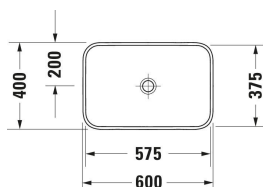

Happy D.2 Washbowl # 235960..00 / 235960..00 / 235960..00

| < 600 mm > |

| Washbowl | Dimension | Weight | Order number |
|--|---------------|-----------|--------------|
| Rectangular, Tap hole platform: No, Overflow: No, Ground, Incl. ceramic drain cover, Incl. slotted waste, 600 mm, Internal dimensions: 575x375 mm | | | |
| Colors | | | |
| 00 White Alpin 13 Anthracite Matt 61 White/Anthracite Matt | | | |
| Variant | | | |
| ☒ White High Gloss, Number of washing areas: 1 Middle, Back side glazed: Yes | 600x400 mm | 10.500 kg | 235960..00 |
| ☒ Anthracite Matt, Number of washing areas: 1 Middle | 600x400 mm | 10.500 kg | 235960..00 |
| ☒ Interior colour White High Gloss, Exterior colour Anthracite Matt, Number of washing areas: 1 Middle | 600x400 mm | 10.500 kg | 235960..00 |
| Sanitary ceramics with the special WonderGliss surface finish will remain clean and attractive-looking for a long time to come. When ordering WonderGliss please add a "1" as eleventh digit to the model number. | | | |
| Accessory | | | |
| Design siphon Material: Brass, Outlet drain: horizontal, Suitable for Washbasin | 76 x 483 mm | 1.5 kg | 005036 |
| Suitable products | | | |
| Console vanity unit wall-mounted Number of drawers: 1, Incl. console: Yes, Tap hole drillings possible, Handle Silver, Soft self-closing automatic with damping, 800 x 550 mm | 800 x 550 mm | | KT6694 |
| Console vanity unit wall-mounted Number of drawers: 1, Incl. console: Yes, Tap hole drillings possible, Handle Silver, Soft self-closing automatic with damping, 1000 x 550 mm | 1000 x 550 mm | | KT6695 |
| Console vanity unit wall-mounted Number of drawers: 1, Incl. console: Yes, Tap hole drillings possible, Handle Silver, Soft self-closing automatic with damping, 1200 x 550 mm | 1200 x 550 mm | | KT6696 |
| Console vanity unit wall-mounted Number of drawers: 2, Incl. console: Yes, Tap hole drillings possible, Handle Silver, Soft self-closing automatic with damping, 1400 x 550 mm | 1400 x 550 mm | | KT6697 B/L/R |