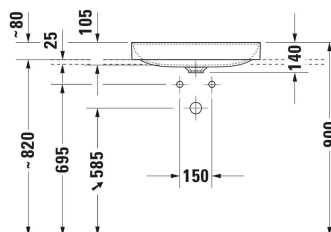

**DuraSquare Washbowl # 2355600000**

| &lt; 600 mm &gt; |

Washbowl	Dimension	Weight	Order number
DuraCeram®, Square, Tap hole platform: No, Overflow: No, Ground, Incl. ceramic drain cover, Incl. slotted waste, 600 mm, Internal dimensions: 590x335 mm			
<b>Colors</b>			
00 White Alpin			
<b>Variant</b>			
<input checked="" type="checkbox"/> White High Gloss, Rectangular, Number of washing areas: 1 Middle, Back side glazed: Yes	600x345 mm	8.100 kg	2355600000
Sanitary ceramics with the special WonderGliss surface finish will remain clean and attractive-looking for a long time to come. When ordering WonderGliss please add a "1" as eleventh digit to the model number.			
<b>Accessory</b>			
Design siphon Material: Brass, Outlet drain: horizontal, Suitable for Washbasin	76 x 483 mm	1.5 kg	005036
<b>Suitable products</b>			
Console vanity unit wall-mounted Number of drawers: 1, Incl. console: Yes, Tap hole drillings possible, Handle Silver, Soft self-closing automatic with damping, 800 x 550 mm	800 x 550 mm		KT6694
Console vanity unit wall-mounted Number of drawers: 1, Incl. console: Yes, Tap hole drillings possible, Handle Silver, Soft self-closing automatic with damping, 1000 x 550 mm	1000 x 550 mm		KT6695
Console vanity unit wall-mounted Number of drawers: 1, Incl. console: Yes, Tap hole drillings possible, Handle Silver, Soft self-closing automatic with damping, 1200 x 550 mm	1200 x 550 mm		KT6696
Console vanity unit wall-mounted Number of drawers: 2, Incl. console: Yes, Tap hole drillings possible, Handle Silver, Soft self-closing automatic with damping, 1400 x 550 mm	1400 x 550 mm		KT6697 B/L/R
Console vanity unit wall-mounted Number of drawers: 2, Incl. console: Yes, Tap hole drillings possible, Handle Silver, Siphon cut-out: Yes, Siphon cover: Yes, Soft self-closing automatic with damping, 800 x 550 mm	800 x 550 mm		KT6654