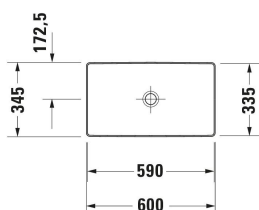

**DuraSquare Washbowl # 2355600000**

| &lt; 600 mm &gt; |

Washbowl	Dimension	Weight	Order number
DuraCeram®, Square, Tap hole platform: No, Overflow: No, Ground, Incl. ceramic drain cover, Incl. slotted waste, 600 mm, Internal dimensions: 590x335 mm			
<b>Colors</b>			
00 White Alpin			
<b>Variant</b>			
<input checked="" type="checkbox"/> White High Gloss, Rectangular, Number of washing areas: 1 Middle, Back side glazed: Yes	600x345 mm	8.100 kg	2355600000
Sanitary ceramics with the special WonderGliss surface finish will remain clean and attractive-looking for a long time to come. When ordering WonderGliss please add a "1" as eleventh digit to the model number.			
<b>Accessory</b>			
Design siphon Material: Brass, Outlet drain: horizontal, Suitable for Washbasin	76 x 483 mm	1.5 kg	005036
<b>Suitable products</b>			
Console vanity unit wall-mounted Number of drawers: 1, Incl. console: Yes, Tap hole drillings possible, Handle Silver, Soft self-closing automatic with damping, 800 x 550 mm	800 x 550 mm		KT6694
Console vanity unit wall-mounted Number of drawers: 1, Incl. console: Yes, Tap hole drillings possible, Handle Silver, Soft self-closing automatic with damping, 1000 x 550 mm	1000 x 550 mm		KT6695
Console vanity unit wall-mounted Number of drawers: 1, Incl. console: Yes, Tap hole drillings possible, Handle Silver, Soft self-closing automatic with damping, 1200 x 550 mm	1200 x 550 mm		KT6696
Console vanity unit wall-mounted Number of drawers: 2, Incl. console: Yes, Tap hole drillings possible, Handle Silver, Soft self-closing automatic with damping, 1400 x 550 mm	1400 x 550 mm		KT6697 B/L/R
Console vanity unit wall-mounted Number of drawers: 2, Incl. console: Yes, Tap hole drillings possible, Handle Silver, Siphon cut-out: Yes, Siphon cover: Yes, Soft self-closing automatic with damping, 800 x 550 mm	800 x 550 mm		KT6654