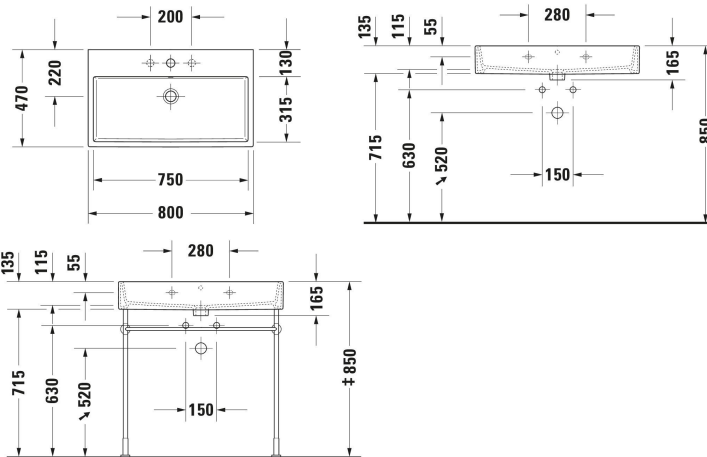

Vero Air Washbasin # 2350800000 / 2350800027 / 2350800028
 / 2350800041 / 2350800060 / 2350800070 / 2350800071 /
 2350800079

| < 800 mm > |

Washbasin	Dimension	Weight	Order number
Rectangular, Tap hole platform: Yes, Underside glazed, Back side glazed: No, 800 mm, Internal dimensions: 750x315 mm			
Colors			
00 White Alpin			
Variant			
● White High Gloss, Number of washing areas: 1 Middle, Number of faucet holes per wash area: 1 Middle, Overflow: Yes	800x470 mm	24.700 kg	2350800000
● White High Gloss, Number of washing areas: 1 Middle, Number of faucet holes per wash area: 1 Middle, Overflow: Yes, Ground	800x470 mm	24.700 kg	2350800027
⊗ White High Gloss, Number of washing areas: 1 Middle, Overflow: Yes, Ground	800x470 mm	24.700 kg	2350800028
● White High Gloss, Number of washing areas: 1 Middle, Number of faucet holes per wash area: 1 Middle, Overflow: No	800x470 mm	24.700 kg	2350800041
⊗ White High Gloss, Number of washing areas: 1 Middle, Overflow: Yes	800x470 mm	24.700 kg	2350800060
⊗ White High Gloss, Number of washing areas: 1 Middle, Overflow: No	800x470 mm	24.700 kg	2350800070
● White High Gloss, Number of washing areas: 1 Middle, Number of faucet holes per wash area: 1 Middle, Overflow: No, Ground	800x470 mm	24.700 kg	2350800071
⊗ White High Gloss, Number of washing areas: 1 Middle, Overflow: No, Ground	800x470 mm	24.700 kg	2350800079
Sanitary ceramics with the special WonderGliss surface finish will remain clean and attractive-looking for a long time to come. When ordering WonderGliss please add a "1" as eleventh digit to the model number.			