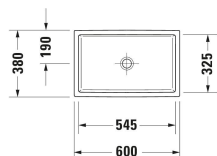

Vero Air Washbowl # 2351600000

| < 600 mm > |

Washbowl	Dimension	Weight	Order number
Square, Tap hole platform: No, Overflow: No, Ground, Back side glazed: Yes, 600 mm, Internal dimensions: 545x325 mm			
Colors			
00 White Alpin			
Variant			
☒ White High Gloss, Rectangular, Number of washing areas: 1 Middle	600x380 mm	14.100 kg	2351600000
Sanitary ceramics with the special WonderGliss surface finish will remain clean and attractive-looking for a long time to come. When ordering WonderGliss please add a "1" as eleventh digit to the model number.			
Accessory			
Slotted waste washbasin without overflow, Material drain covers: Brass, Diameter: 72 mm	Ø 72 mm	0.315 kg	005024
Design siphon Material: Brass, Outlet drain: horizontal, Suitable for Washbasin	76 x 483 mm	1.5 kg	005036
Suitable products			
Console vanity unit wall-mounted Number of drawers: 1, Incl. console: Yes, Tap hole drillings possible, Handle Silver, Soft self-closing automatic with damping, 800 x 550 mm	800 x 550 mm		KT6694
Console vanity unit wall-mounted Number of drawers: 1, Incl. console: Yes, Tap hole drillings possible, Handle Silver, Soft self-closing automatic with damping, 1000 x 550 mm	1000 x 550 mm		KT6695
Console vanity unit wall-mounted Number of drawers: 1, Incl. console: Yes, Tap hole drillings possible, Handle Silver, Soft self-closing automatic with damping, 1200 x 550 mm	1200 x 550 mm		KT6696
Console vanity unit wall-mounted Number of drawers: 2, Incl. console: Yes, Tap hole drillings possible, Handle Silver, Soft self-closing automatic with damping, 1400 x 550 mm	1400 x 550 mm		KT6697 B/L/R
Console vanity unit wall-mounted Number of drawers: 2, Incl. console: Yes, Tap hole drillings possible, Handle Silver, Siphon cut-out: Yes, Siphon cover: Yes, Soft self-closing automatic with damping, 800 x 550 mm	800 x 550 mm		KT6654