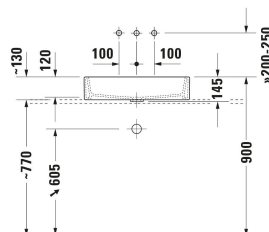

Vero Air Washbowl # 2351600000

| < 600 mm > |

Washbowl	Dimension	Weight	Order number
Square, Tap hole platform: No, Overflow: No, Ground, Back side glazed: Yes, 600 mm, Internal dimensions: 545x325 mm			
Colors			
00 White Alpin			
Variant			
☒ White High Gloss, Rectangular, Number of washing areas: 1 Middle	600x380 mm	14.100 kg	2351600000
Sanitary ceramics with the special WonderGliss surface finish will remain clean and attractive-looking for a long time to come. When ordering WonderGliss please add a "1" as eleventh digit to the model number.			
Accessory			
Slotted waste washbasin without overflow, Material drain covers: Brass, Diameter: 72 mm	Ø 72 mm	0.315 kg	005024
Design siphon Material: Brass, Outlet drain: horizontal, Suitable for Washbasin	76 x 483 mm	1.5 kg	005036
Suitable products			
Console vanity unit wall-mounted Number of drawers: 1, Incl. console: Yes, Tap hole drillings possible, Handle Silver, Soft self-closing automatic with damping, 800 x 550 mm	800 x 550 mm		KT6694
Console vanity unit wall-mounted Number of drawers: 1, Incl. console: Yes, Tap hole drillings possible, Handle Silver, Soft self-closing automatic with damping, 1000 x 550 mm	1000 x 550 mm		KT6695
Console vanity unit wall-mounted Number of drawers: 1, Incl. console: Yes, Tap hole drillings possible, Handle Silver, Soft self-closing automatic with damping, 1200 x 550 mm	1200 x 550 mm		KT6696
Console vanity unit wall-mounted Number of drawers: 2, Incl. console: Yes, Tap hole drillings possible, Handle Silver, Soft self-closing automatic with damping, 1400 x 550 mm	1400 x 550 mm		KT6697 B/L/R
Console vanity unit wall-mounted Number of drawers: 2, Incl. console: Yes, Tap hole drillings possible, Handle Silver, Siphon cut-out: Yes, Siphon cover: Yes, Soft self-closing automatic with damping, 800 x 550 mm	800 x 550 mm		KT6654