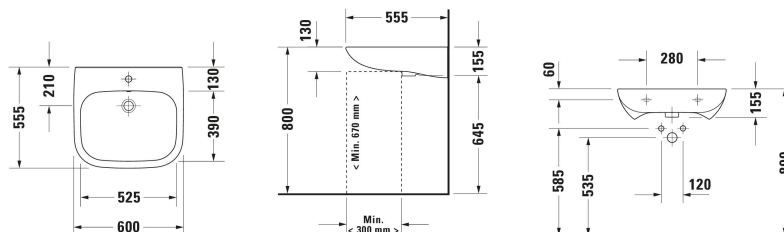

D-Code Washbasin Vital # 23126000002

| < 600 mm > |

Washbasin Vital	Dimension	Weight	Order number
Square, Tap hole platform: Yes, Overflow: Yes, Barrier-free version, Underside glazed, Back side glazed: No, 600 mm, Internal dimensions: 525x390 mm			
Colors			
00 White Alpin			
Variant			
● White High Gloss, Rectangular, Number of washing areas: 1 Middle, Number of faucet holes per wash area: 1 Middle	600x555 mm	18.600 kg	23126000002
Accessory			
Push-open waste Suitable for washbasin with overflow, Ø 63,5 mm	Ø 63.5 mm	0.34 kg	005052
Recommended faucets			
Single lever basin mixer M Ceramic cartridge, Height: 175 mm, Projection: 113 mm, Spray mode: Normal spray, Aerator adjustable, recommended operating pressure: 1 - 5 bar, Noise class: I, Handle version: lever handle, 143 x 46 mm	143 x 46 mm		C11020001
Single lever basin mixer M Chrome, Ceramic cartridge, Height: 170 mm, Projection: 139 mm, Spray mode: Normal spray, Aerator adjustable, Temperature limit adjustable, recommended operating pressure: 1 - 5 bar, Noise class: I, Handle version: lever handle, 175 x 41 mm	175 x 41 mm		B11020001
Single lever basin mixer M Chrome, Ceramic cartridge, Height: 165 mm, Projection: 138,5 mm, Spray mode: Normal spray, Aerator adjustable, Temperature limit adjustable, recommended operating pressure: 1 - 5 bar, Noise class: I, Handle version: lever handle, 175 x 41 mm	175 x 41 mm		B21020001
Single lever basin mixer L Ceramic cartridge, Height: 262 mm, Projection: 136 mm, Spray mode: Normal spray, Aerator adjustable, recommended operating pressure: 1 - 5 bar, Noise class: I, Handle version: lever handle, 165 x 41 mm	165 x 41 mm		C11030001
Single lever basin mixer Ceramic cartridge, Height: 74 mm, Spray mode: Normal spray, Aerator adjustable, Including trim parts, recommended operating pressure: 1 - 5 bar, Noise class: I, Handle version: lever handle, Unified Water Label (UWL) Class: 1, 173 x 174 mm	173 x 174 mm		C11070003