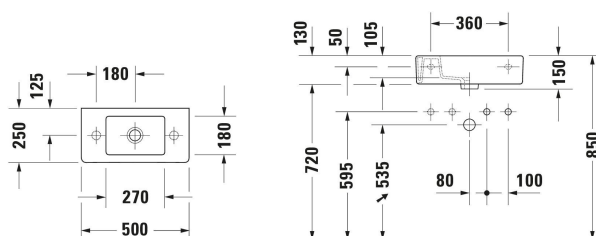

Vero Hand basin # 0703500000 / 0703500008 / 0703500009

| < 500 mm > |

Hand basin	Dimension	Weight	Order number
Rectangular, Tap hole platform: Yes, Overflow: Yes, Underside glazed, Back side glazed: No, 500 mm, Internal dimensions: 270x180 mm			
Colors			
00 White Alpin			
Variant			
● ● White High Gloss, Number of washing areas: 1 Middle, Number of pre-marked tap holes: 2	500x250 mm	9.900 kg	0703500000
● White High Gloss, Number of washing areas: 1 Middle, Number of faucet holes per wash area: 1 Right	500x250 mm	9.900 kg	0703500008
● White High Gloss, Number of washing areas: 1 Middle, Number of faucet holes per wash area: 1 Left	500x250 mm	9.900 kg	0703500009
Infobox			
Space-saving siphon is recommended in conjunction with vanity unit			
Sanitary ceramics with the special WonderGliss surface finish will remain clean and attractive-looking for a long time to come. When ordering WonderGliss please add a "1" as eleventh digit to the model number.			
Accessory			
Space-saving siphon White, Connection dimensions: 1 1/4"	360 x 390 mm	0.372 kg	005076
Push-open waste Suitable for washbasin with overflow, Ø 63,5 mm	Ø 63.5 mm	0.34 kg	005052
Suitable products			
Vanity unit wall-mounted Number of doors: 1, Handle Silver, Automatic door hinge with damping, Necessary articles: Hand basin Vero # 070350, 450 x 225 mm	450 x 225 mm		KT6629 L/R
Recommended faucets			