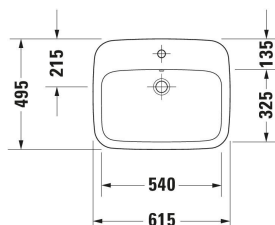

DuraStyle Built-in basin # 0374620000

| < 615 mm > |

Built-in basin	Dimension	Weight	Order number
Washbasin version: Installation, 615x495 mm, Internal dimensions: 540x325 mm, Tap hole platform: Yes, Overflow: Yes, Type of mounting: counter top			
Colors			
00 White Alpin			
Variants			
● Washbasin version: counter top, White High Gloss, Number of faucet holes per wash area: 1	615x495 mm	12.500 kg	0374620000
Sanitary ceramics with the special WonderGliss surface finish will remain clean and attractive-looking for a long time to come. When ordering WonderGliss please add a "1" as eleventh digit to the model number.			
Accessory			
Push-open waste Suitable for washbasin with overflow, Ø 63,5 mm	Ø 63.5 mm	0.34 kg	005052
Suitable products			
Console vanity unit wall-mounted Number of drawers: 1, Incl. console: Yes, Tap hole drillings possible, Handle Silver, Soft self-closing automatic with damping, 800 x 550 mm	800 x 550 mm		KT6794
Console vanity unit wall-mounted Number of drawers: 1, Incl. console: Yes, Tap hole drillings possible, Handle Silver, Soft self-closing automatic with damping, 1000 x 550 mm	1000 x 550 mm		KT6795
Console vanity unit wall-mounted Number of drawers: 1, Incl. console: Yes, Tap hole drillings possible, Handle Silver, Soft self-closing automatic with damping, 1200 x 550 mm	1200 x 550 mm		KT6796
Console vanity unit wall-mounted Number of drawers: 2, Incl. console: Yes, Tap hole drillings possible, Handle Silver, Soft self-closing automatic with damping, 1400 x 550 mm	1400 x 550 mm		KT6797 B/L/R
Console vanity unit wall-mounted Number of drawers: 2, Incl. console: Yes, Tap hole drillings possible, Handle Silver, Siphon cut-out: Yes, Siphon cover: Yes, Soft self-closing automatic with damping, 800 x 550 mm	800 x 550 mm		KT6754