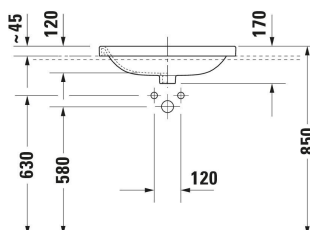

DuraStyle Built-in basin # 0374620000

| < 615 mm > |

Built-in basin	Dimension	Weight	Order number
Washbasin version: Installation, 615x495 mm, Internal dimensions: 540x325 mm, Tap hole platform: Yes, Overflow: Yes, Type of mounting: counter top			
Colors			
00 White Alpin			
Variants			
● Washbasin version: counter top, White High Gloss, Number of faucet holes per wash area: 1	615x495 mm	12.500 kg	0374620000
Sanitary ceramics with the special WonderGliss surface finish will remain clean and attractive-looking for a long time to come. When ordering WonderGliss please add a "1" as eleventh digit to the model number.			
Accessory			
Push-open waste Suitable for washbasin with overflow, Ø 63,5 mm	Ø 63.5 mm	0.34 kg	005052
Suitable products			
Console vanity unit wall-mounted Number of drawers: 1, Incl. console: Yes, Tap hole drillings possible, Handle Silver, Soft self-closing automatic with damping, 800 x 550 mm	800 x 550 mm		KT6794
Console vanity unit wall-mounted Number of drawers: 1, Incl. console: Yes, Tap hole drillings possible, Handle Silver, Soft self-closing automatic with damping, 1000 x 550 mm	1000 x 550 mm		KT6795
Console vanity unit wall-mounted Number of drawers: 1, Incl. console: Yes, Tap hole drillings possible, Handle Silver, Soft self-closing automatic with damping, 1200 x 550 mm	1200 x 550 mm		KT6796
Console vanity unit wall-mounted Number of drawers: 2, Incl. console: Yes, Tap hole drillings possible, Handle Silver, Soft self-closing automatic with damping, 1400 x 550 mm	1400 x 550 mm		KT6797 B/L/R
Console vanity unit wall-mounted Number of drawers: 2, Incl. console: Yes, Tap hole drillings possible, Handle Silver, Siphon cut-out: Yes, Siphon cover: Yes, Soft self-closing automatic with damping, 800 x 550 mm	800 x 550 mm		KT6754