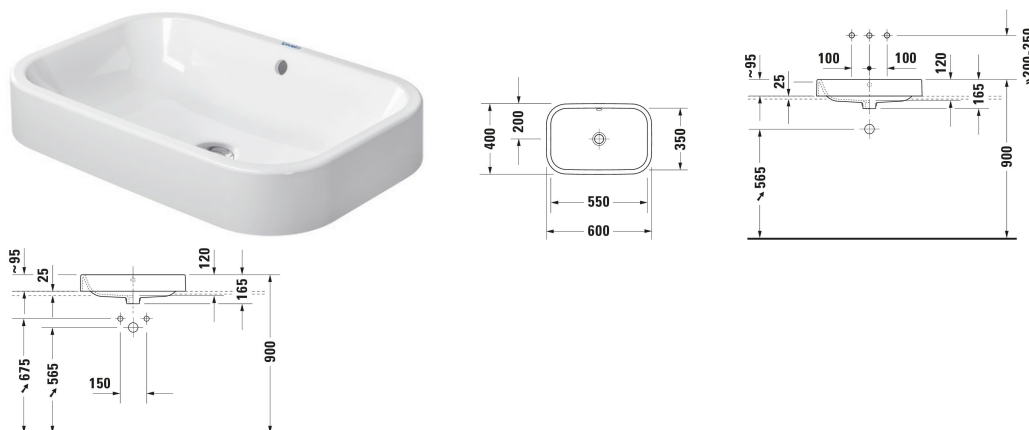

## Happy D.2 Washbowl # 2314600000

|< 600 mm >|

Washbowl	Dimension	Weight	Order number
Rectangular, Tap hole platform: No, Overflow: Yes, Ground, Incl. overflow clip, 600 mm, Internal dimensions: 550x350 mm			
<b>Colors</b>			
00 White Alpin			
<b>Variant</b>			
☒ White High Gloss, Number of washing areas: 1 Middle	600x400 mm	12.800 kg	2314600000
Sanitary ceramics with the special WonderGliss surface finish will remain clean and attractive-looking for a long time to come. When ordering WonderGliss please add a "1" as eleventh digit to the model number.			
<b>Accessory</b>			
Push-open waste Suitable for washbasin with overflow, Ø 63,5 mm	Ø 63.5 mm	0.34 kg	005052
Design siphon Material: Brass, Outlet drain: horizontal, Suitable for Washbasin	76 x 483 mm	1.5 kg	005036
<b>Suitable products</b>			
Console vanity unit wall-mounted Number of drawers: 1, Incl. console: Yes, Tap hole drillings possible, Handle Silver, Soft self-closing automatic with damping, 800 x 550 mm	800 x 550 mm		KT6694
Console vanity unit wall-mounted Number of drawers: 1, Incl. console: Yes, Tap hole drillings possible, Handle Silver, Soft self-closing automatic with damping, 1000 x 550 mm	1000 x 550 mm		KT6695
Console vanity unit wall-mounted Number of drawers: 1, Incl. console: Yes, Tap hole drillings possible, Handle Silver, Soft self-closing automatic with damping, 1200 x 550 mm	1200 x 550 mm		KT6696