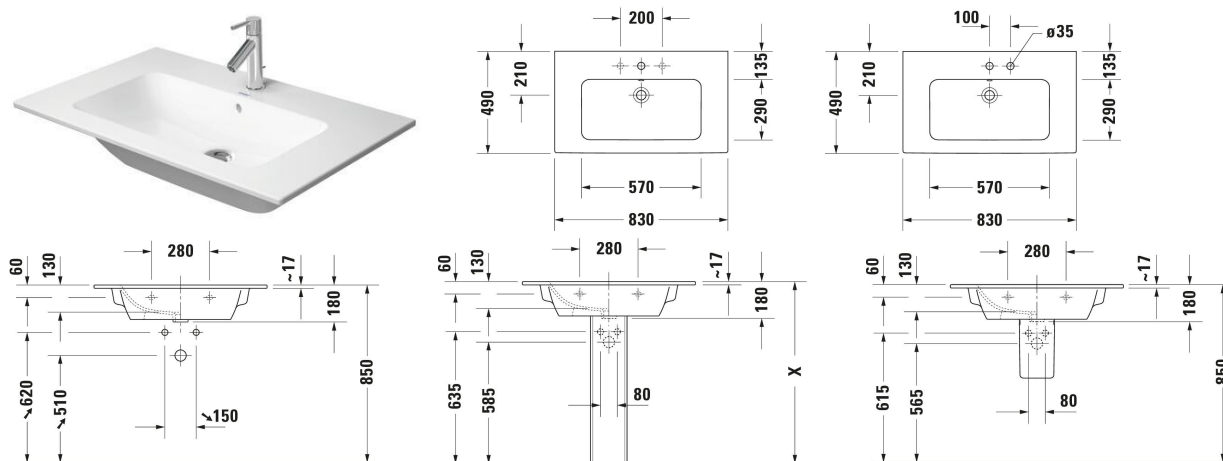

ME by Starck Washbasin # 233683..00 / 233683..60 /
233683..00 / 233683..60

| < 830 mm > |

Washbasin	Dimension	Weight	Order number
Rectangular, Tap hole platform: Yes, Overflow: Yes, Back side glazed: No, 830 mm, Internal dimensions: 570x290 mm			
Colors			
00 White Alpin 32 White Satin Matt			
Variant			
● White High Gloss, Number of washing areas: 1 Middle, Number of faucet holes per wash area: 1 Middle	830x490 mm	21.200 kg	233683..00
⊗ White High Gloss, Number of washing areas: 1 Middle	830x490 mm	21.200 kg	233683..60
● White Satin Matt, Number of washing areas: 1 Middle, Number of faucet holes per wash area: 1 Middle	830x490 mm	21.200 kg	233683..00
⊗ White Satin Matt, Number of washing areas: 1 Middle	830x490 mm	21.200 kg	233683..60
Infobox			
Space-saving siphon is recommended in conjunction with vanity unit			
Sanitary ceramics with the special WonderGliss surface finish will remain clean and attractive-looking for a long time to come. When ordering WonderGliss please add a "1" as eleventh digit to the model number.			
Accessory			
Space-saving siphon White, Connection dimensions: 1 1/4"	360 x 390 mm	0.372 kg	005076
Push-open waste Suitable for washbasin with overflow, Ø 63,5 mm	Ø 63.5 mm	0.34 kg	005052
Suitable products			