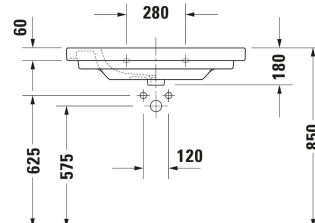

D-Code Washbasin Med # 03528500002

| < 850 mm > |

Washbasin Med	Dimension	Weight	Order number
Rectangular, Tap hole platform: Yes, Overflow: No, Back side glazed: No, 850 mm, Internal dimensions: 520x290 mm			
Colors			
00 White Alpin			
Variant			
● White High Gloss, Number of washing areas: 1 Middle, Number of faucet holes per wash area: 1 Middle	850x480 mm	25.000 kg	03528500002
Accessory			
Towel rail Number of arms:	808 x 64 mm	0.46 kg	003036
Recommended faucets			
Single lever basin mixer M Ceramic cartridge, Height: 175 mm, Projection: 113 mm, Spray mode: Normal spray, Aerator adjustable, recommended operating pressure: 1 - 5 bar, Noise class: I, Handle version: lever handle, 143 x 46 mm	143 x 46 mm		C11020001
Single lever basin mixer M Chrome, Ceramic cartridge, Height: 170 mm, Projection: 139 mm, Spray mode: Normal spray, Aerator adjustable, Temperature limit adjustable, recommended operating pressure: 1 - 5 bar, Noise class: I, Handle version: lever handle, 175 x 41 mm	175 x 41 mm		B11020001
Single lever basin mixer M Chrome, Ceramic cartridge, Height: 165 mm, Projection: 138,5 mm, Spray mode: Normal spray, Aerator adjustable, Temperature limit adjustable, recommended operating pressure: 1 - 5 bar, Noise class: I, Handle version: lever handle, 175 x 41 mm	175 x 41 mm		B21020001
Single lever basin mixer L Ceramic cartridge, Height: 262 mm, Projection: 136 mm, Spray mode: Normal spray, Aerator adjustable, recommended operating pressure: 1 - 5 bar, Noise class: I, Handle version: lever handle, 165 x 41 mm	165 x 41 mm		C11030001
Single lever basin mixer Ceramic cartridge, Height: 74 mm, Spray mode: Normal spray, Aerator adjustable, Including trim parts, recommended operating pressure: 1 - 5 bar, Noise class: I, Handle version: lever handle, Unified Water Label (UWL) Class: 1, 173 x 174 mm	173 x 174 mm		C11070003