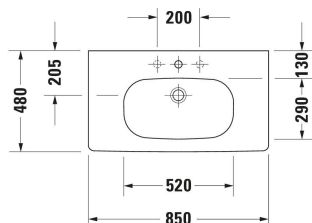

D-Code Washbasin Med # 03528500002

| < 850 mm > |

Washbasin Med	Dimension	Weight	Order number
Rectangular, Tap hole platform: Yes, Overflow: No, Back side glazed: No, 850 mm, Internal dimensions: 520x290 mm			
Colors			
00 White Alpin			
Variant			
● White High Gloss, Number of washing areas: 1 Middle, Number of faucet holes per wash area: 1 Middle	850x480 mm	25.000 kg	03528500002
Accessory			
Towel rail Number of arms:	808 x 64 mm	0.46 kg	003036
Recommended faucets			
Single lever basin mixer M Ceramic cartridge, Height: 175 mm, Projection: 113 mm, Spray mode: Normal spray, Aerator adjustable, recommended operating pressure: 1 - 5 bar, Noise class: I, Handle version: lever handle, 143 x 46 mm	143 x 46 mm		C11020001
Single lever basin mixer M Chrome, Ceramic cartridge, Height: 170 mm, Projection: 139 mm, Spray mode: Normal spray, Aerator adjustable, Temperature limit adjustable, recommended operating pressure: 1 - 5 bar, Noise class: I, Handle version: lever handle, 175 x 41 mm	175 x 41 mm		B11020001
Single lever basin mixer M Chrome, Ceramic cartridge, Height: 165 mm, Projection: 138,5 mm, Spray mode: Normal spray, Aerator adjustable, Temperature limit adjustable, recommended operating pressure: 1 - 5 bar, Noise class: I, Handle version: lever handle, 175 x 41 mm	175 x 41 mm		B21020001
Single lever basin mixer L Ceramic cartridge, Height: 262 mm, Projection: 136 mm, Spray mode: Normal spray, Aerator adjustable, recommended operating pressure: 1 - 5 bar, Noise class: I, Handle version: lever handle, 165 x 41 mm	165 x 41 mm		C11030001
Single lever basin mixer Ceramic cartridge, Height: 74 mm, Spray mode: Normal spray, Aerator adjustable, Including trim parts, recommended operating pressure: 1 - 5 bar, Noise class: I, Handle version: lever handle, Unified Water Label (UWL) Class: 1, 173 x 174 mm	173 x 174 mm		C11070003