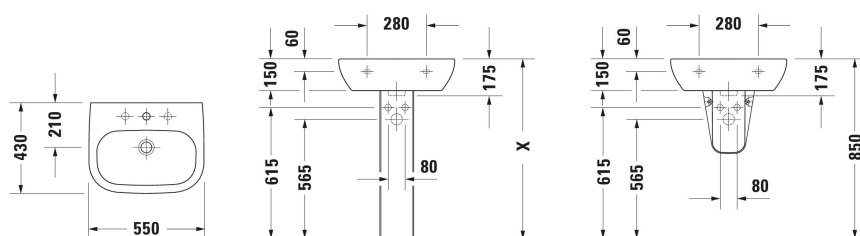

**D-Code Washbasin # 23105500002**

| &lt; 550 mm &gt; |

Washbasin	Dimension	Weight	Order number
Semi-circular, Tap hole platform: Yes, Overflow: Yes, Underside glazed, Back side glazed: No, 550 mm, Internal dimensions: 475x260 mm			
<b>Colors</b>			
00 White Alpin			
<b>Variant</b>			
● White High Gloss, Number of washing areas: 1 Middle, Number of faucet holes per wash area: 1 Middle	550x430 mm	16.100 kg	23105500002
<b>Accessory</b>			
Push-open waste Suitable for washbasin with overflow, Ø 63,5 mm	Ø 63.5 mm	0.34 kg	005052
<b>Suitable products</b>			
Siphon cover Type of mounting: Wall-mounted, 245 x 268 mm	245 x 268 mm		085718
Pedestal Type of mounting: Floorstanding, 170 x 190 mm	170 x 190 mm		086327
Vanity unit wall-mounted Number of doors: 1, Handle Silver, Automatic door hinge with damping, Necessary articles: Washbasin D-Code # 231055, 231060, 231065, 400 x 360 mm	400 x 360 mm		KT6658 L/R
<b>Recommended faucets</b>			
Single lever basin mixer M Ceramic cartridge, Height: 175 mm, Projection: 113 mm, Spray mode: Normal spray, Aerator adjustable, recommended operating pressure: 1 - 5 bar, Noise class: I, Handle version: lever handle, 143 x 46 mm	143 x 46 mm		C11020001
Single lever basin mixer M Chrome, Ceramic cartridge, Height: 170 mm, Projection: 139 mm, Spray mode: Normal spray, Aerator adjustable, Temperature limit adjustable, recommended operating pressure: 1 - 5 bar, Noise class: I, Handle version: lever handle, 175 x 41 mm	175 x 41 mm		B11020001
Single lever basin mixer M Chrome, Ceramic cartridge, Height: 165 mm, Projection: 138,5 mm, Spray mode: Normal spray, Aerator adjustable, Temperature limit adjustable, recommended operating pressure: 1 - 5 bar, Noise class: I, Handle version: lever handle, 175 x 41 mm	175 x 41 mm		B21020001