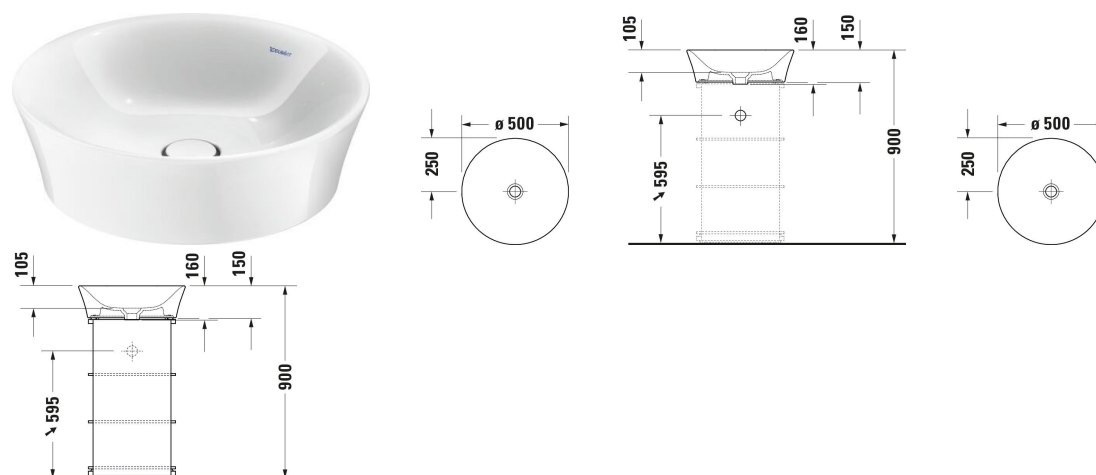

**White Tulip Washbasin # 2365500070**

| &lt; Ø 500 mm &gt; |

Washbasin	Dimension	Weight	Order number
Round, Tap hole platform: No, Overflow: No, Incl. ceramic drain cover, Incl. slotted waste, 500 mm			
<b>Colors</b>			
00 White Alpin			
<b>Variant</b>			
☒ White High Gloss, Number of washing areas: 1 Middle, Internal dimensions: Ø 500 mm	500x500 mm	10.500 kg	2365500070
<b>Infobox</b>			
Washbasin has to be installed with Duravit furniture			
Sanitary ceramics with the special WonderGliss surface finish will remain clean and attractive-looking for a long time to come. When ordering WonderGliss please add a "1" as eleventh digit to the model number.			
<b>Accessory</b>			
Design siphon Material: Brass, Outlet drain: horizontal, Suitable for Washbasin	76 x 483 mm	1.5 kg	005036
<b>Suitable products</b>			
Vanity unit floorstanding Number of open compartments: 3, Without handle, Necessary articles: Washbasin White Tulip # 236550, 410 x 410 mm	410 x 410 mm		WT4239
<b>Recommended faucets</b>			