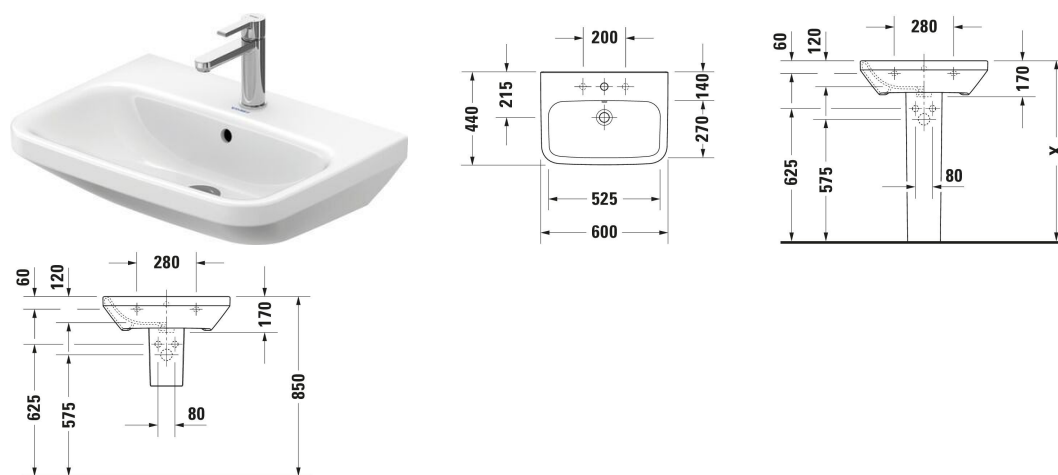

DuraStyle Washbasin # 2319600000

| < 600 mm > |

Washbasin	Dimension	Weight	Order number
Square, Tap hole platform: Yes, Overflow: Yes, Underside glazed, Back side glazed: No, 600 mm, Internal dimensions: 525x270 mm			
Colors			
00 White Alpin			
Variant			
● White High Gloss, Rectangular, Number of washing areas: 1 Middle, Number of faucet holes per wash area: 1 Middle	600x440 mm	17.000 kg	2319600000
Sanitary ceramics with the special WonderGliss surface finish will remain clean and attractive-looking for a long time to come. When ordering WonderGliss please add a "1" as eleventh digit to the model number.			
Accessory			
Push-open waste Suitable for washbasin with overflow, Ø 63,5 mm	Ø 63.5 mm	0.34 kg	005052
Suitable products			
Siphon cover Type of mounting: Wall-mounted, 175 x 280 mm	175 x 280 mm		085830
Pedestal Type of mounting: Floorstanding, 170 x 190 mm	170 x 190 mm		085829
Recommended faucets			
Single lever basin mixer M Ceramic cartridge, Height: 175 mm, Projection: 113 mm, Spray mode: Normal spray, Aerator adjustable, recommended operating pressure: 1 - 5 bar, Noise class: I, Handle version: lever handle, 143 x 46 mm	143 x 46 mm		C11020001