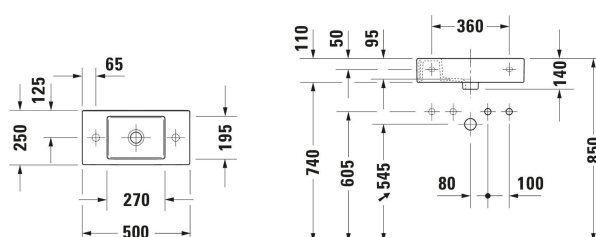

Vero Air Hand basin # 0724500000 / 0724500008 / 0724500009

| < 500 mm > |

Hand basin	Dimension	Weight	Order number
Rectangular, Tap hole platform: Yes, Overflow: No, Underside glazed, Back side glazed: No, 500 mm, Internal dimensions: 270x195 mm			
Colors			
00 White Alpin			
Variant			
☒ White High Gloss, Number of washing areas: 1 Middle	500x250 mm	9.000 kg	0724500000
● White High Gloss, Number of washing areas: 1 Middle, Number of faucet holes per wash area: 1 Right	500x250 mm	9.000 kg	0724500008
● White High Gloss, Number of washing areas: 1 Middle, Number of faucet holes per wash area: 1 Left	500x250 mm	9.000 kg	0724500009
Infobox			
Space-saving siphon is recommended in conjunction with vanity unit			
Sanitary ceramics with the special WonderGliss surface finish will remain clean and attractive-looking for a long time to come. When ordering WonderGliss please add a "1" as eleventh digit to the model number.			
Accessory			
Space-saving siphon White, Connection dimensions: 1 1/4"	360 x 390 mm	0.372 kg	005076
Slotted waste washbasin without overflow, Material drain covers: Brass, Diameter: 72 mm	∅ 72 mm	0.4 kg	005038
Design siphon Material: Brass, Outlet drain: horizontal, Suitable for Washbasin	76 x 483 mm	1.5 kg	005036
Suitable products			
Vanity unit wall-mounted Number of doors: 1, Without handle, Automatic door hinge with damping, Necessary articles: Hand basin Vero Air # 072450, 480 x 240 mm	480 x 240 mm		LC6246 L/R
Vanity unit wall-mounted Number of doors: 1, Handle, Automatic door hinge with damping, Necessary articles: Hand basin Vero Air # 072450, 484 x 222 mm	484 x 222 mm		DE4219 L/R