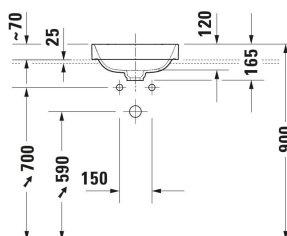

**Happy D.2 Washbowl # 235940..00 / 235940..00 / 235940..00**

| &lt; 400 mm &gt; |

Washbowl	Dimension	Weight	Order number
Square, Tap hole platform: No, Overflow: No, Ground, Incl. ceramic drain cover, Incl. slotted waste, 400 mm, Internal dimensions: 375x375 mm			
<b>Colors</b>			
00 White Alpin 13 Anthracite Matt 61 White/Anthracite Matt			
<b>Variant</b>			
☒ White High Gloss, Number of washing areas: 1 Middle, Back side glazed: Yes	400x400 mm	7.300 kg	235940..00
☒ Anthracite Matt, Number of washing areas: 1 Middle	400x400 mm	7.300 kg	235940..00
☒ Interior colour White High Gloss, Exterior colour Anthracite Matt, Number of washing areas: 1 Middle	400x400 mm	7.300 kg	235940..00
Sanitary ceramics with the special WonderGliss surface finish will remain clean and attractive-looking for a long time to come. When ordering WonderGliss please add a "1" as eleventh digit to the model number.			
<b>Accessory</b>			
Design siphon Material: Brass, Outlet drain: horizontal, Suitable for Washbasin	76 x 483 mm	1.5 kg	005036
<b>Suitable products</b>			
Console vanity unit wall-mounted Number of drawers: 1, Incl. console: Yes, Tap hole drillings possible, Handle Silver, Soft self-closing automatic with damping, 800 x 550 mm	800 x 550 mm		KT6694
Console vanity unit wall-mounted Number of drawers: 1, Incl. console: Yes, Tap hole drillings possible, Handle Silver, Soft self-closing automatic with damping, 1000 x 550 mm	1000 x 550 mm		KT6695
Console vanity unit wall-mounted Number of drawers: 1, Incl. console: Yes, Tap hole drillings possible, Handle Silver, Soft self-closing automatic with damping, 1200 x 550 mm	1200 x 550 mm		KT6696
Console vanity unit wall-mounted Number of drawers: 2, Incl. console: Yes, Tap hole drillings possible, Handle Silver, Soft self-closing automatic with damping, 1400 x 550 mm	1400 x 550 mm		KT6697 B/L/R