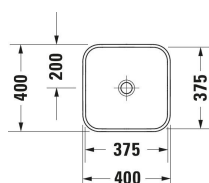

**Happy D.2 Washbowl # 235940..00 / 235940..00 / 235940..00**

| &lt; 400 mm &gt; |

Washbowl	Dimension	Weight	Order number
Square, Tap hole platform: No, Overflow: No, Ground, Incl. ceramic drain cover, Incl. slotted waste, 400 mm, Internal dimensions: 375x375 mm			
<b>Colors</b>			
00 White Alpin 13 Anthracite Matt 61 White/Anthracite Matt			
<b>Variant</b>			
☒ White High Gloss, Number of washing areas: 1 Middle, Back side glazed: Yes	400x400 mm	7.300 kg	235940..00
☒ Anthracite Matt, Number of washing areas: 1 Middle	400x400 mm	7.300 kg	235940..00
☒ Interior colour White High Gloss, Exterior colour Anthracite Matt, Number of washing areas: 1 Middle	400x400 mm	7.300 kg	235940..00
Sanitary ceramics with the special WonderGliss surface finish will remain clean and attractive-looking for a long time to come. When ordering WonderGliss please add a "1" as eleventh digit to the model number.			
<b>Accessory</b>			
Design siphon Material: Brass, Outlet drain: horizontal, Suitable for Washbasin	76 x 483 mm	1.5 kg	005036
<b>Suitable products</b>			
Console vanity unit wall-mounted Number of drawers: 1, Incl. console: Yes, Tap hole drillings possible, Handle Silver, Soft self-closing automatic with damping, 800 x 550 mm	800 x 550 mm		KT6694
Console vanity unit wall-mounted Number of drawers: 1, Incl. console: Yes, Tap hole drillings possible, Handle Silver, Soft self-closing automatic with damping, 1000 x 550 mm	1000 x 550 mm		KT6695
Console vanity unit wall-mounted Number of drawers: 1, Incl. console: Yes, Tap hole drillings possible, Handle Silver, Soft self-closing automatic with damping, 1200 x 550 mm	1200 x 550 mm		KT6696
Console vanity unit wall-mounted Number of drawers: 2, Incl. console: Yes, Tap hole drillings possible, Handle Silver, Soft self-closing automatic with damping, 1400 x 550 mm	1400 x 550 mm		KT6697 B/L/R