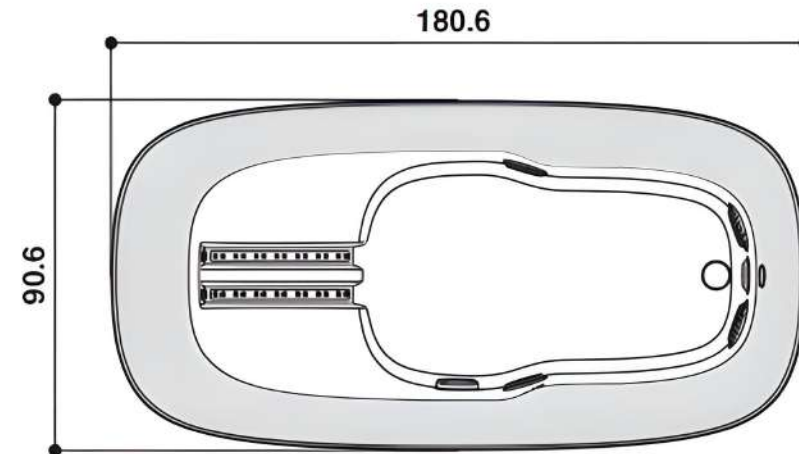

# MUSE

Design Mario Ferrarini

**SHIATSU**

180 x 90 - 65 H cm

Single version LH · Einzige Version LH

Back-to-wall – Freestanding – Built-in - Lh version.

Wand - Raummitte - Einbau –

Ansicht Version L.