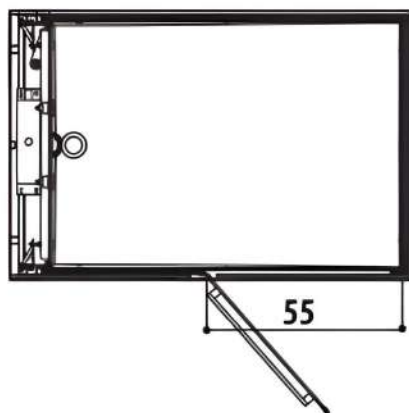

# BALI

120 x 80 x 220 H cm

LH - RH

Corner installation  
Eckinstallation

Left hand version view  
Abb. Linkesausführung